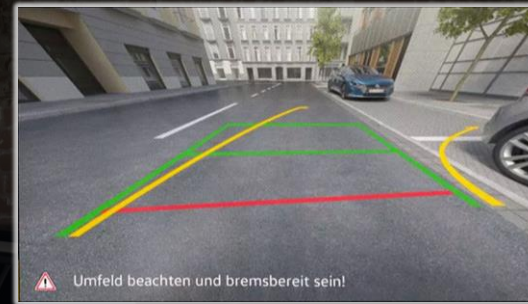

Pro Match Specification Highlights:

Rear View Camera