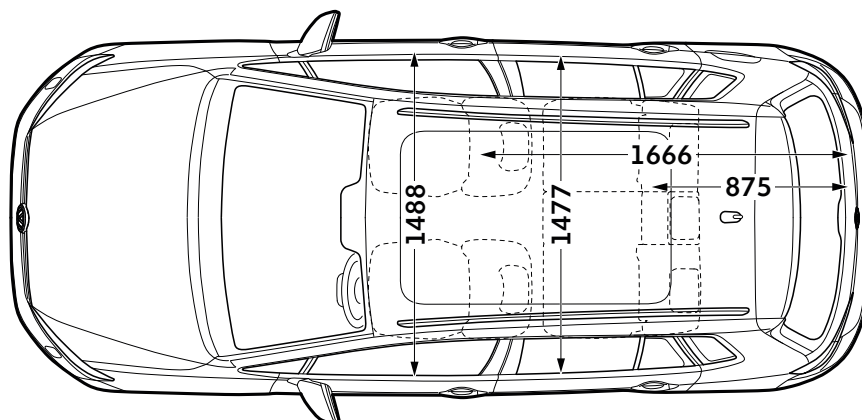

## Exterior dimensions

### Exterior dimensions

Exterior dimensions	New Golf SV
Length - minimum, mm	4351
Height - opened tailgate/floor, mm	2045
Wheelbase, mm	2670
Turning circle, m	11.1

### Exterior dimensions

Exterior dimensions	New Golf SV
Width - including door mirrors, mm	2050
Height - maximum, mm	1613

Figures shown are for standard specification models. The addition of certain factory-fitted options and/or accessories may affect some of the dimensions shown.

## Interior dimensions