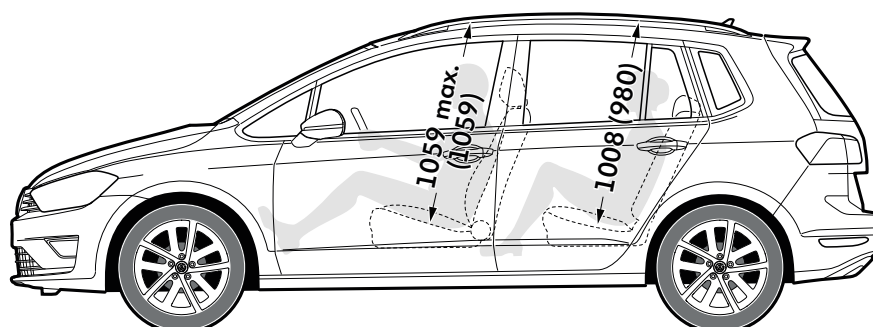

Interior dimensions

Effective headroom - front maximum, mm (with sunroof)

New Golf SV

1059 (1059)

Effective headroom - rear, mm (with sunroof)

1008 (980)