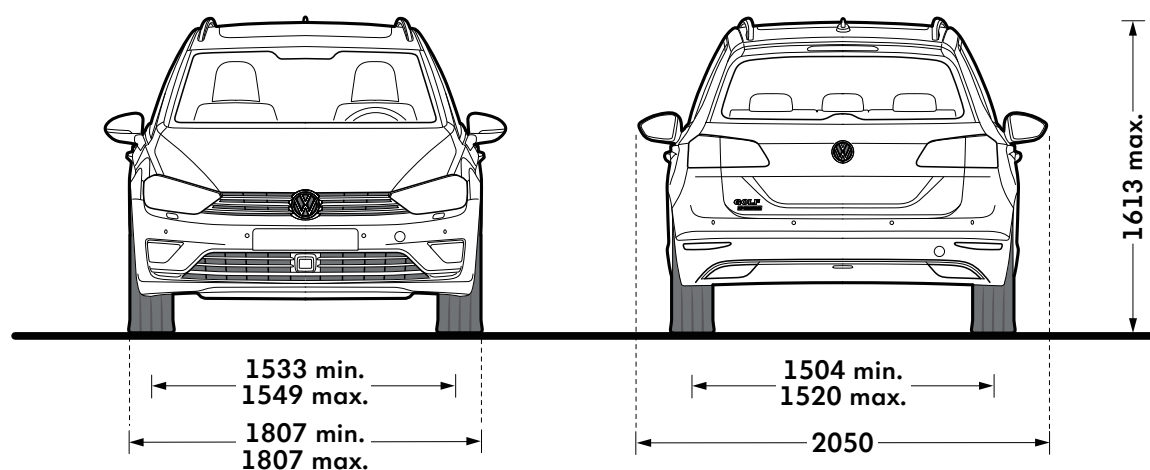

# New Golf SV dimensions

Volkswagen

## Exterior dimensions

### Exterior dimensions

Exterior dimensions	New Golf SV
Length - minimum, mm	4351
Height - opened tailgate/floor, mm	2045
Wheelbase, mm	2670
Turning circle, m	11.1

### Exterior dimensions

Exterior dimensions	New Golf SV
Width - including door mirrors, mm	2050
Height - maximum, mm	1613

Figures shown are for standard specification models. The addition of certain factory-fitted options and/or accessories may affect some of the dimensions shown.