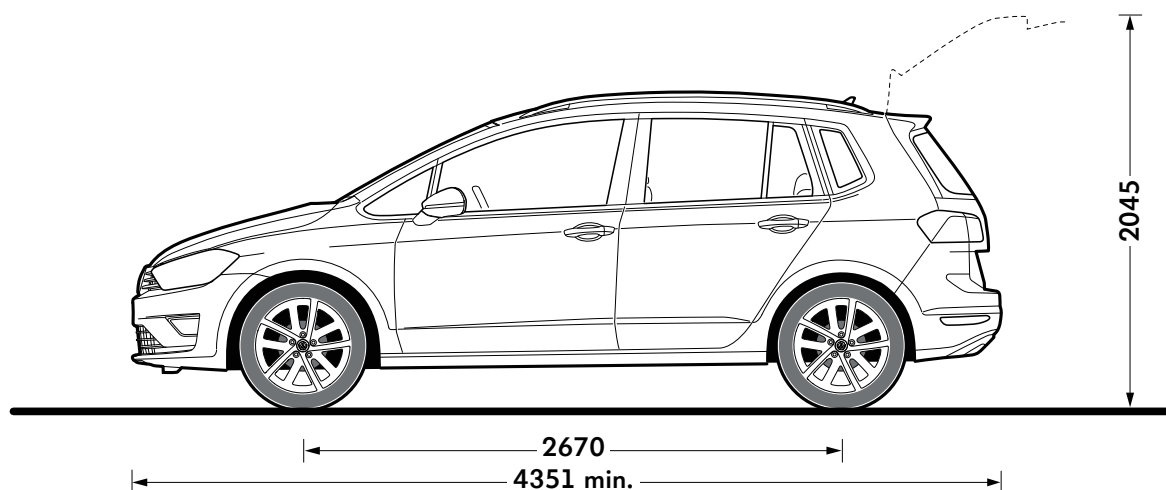

# New Golf SV dimensions

Volkswagen

## Exterior dimensions

### Exterior dimensions

Exterior dimensions	New Golf SV
Length - minimum, mm	4351
Height - opened tailgate/floor, mm	2045
Wheelbase, mm	2670
Turning circle, m	11.1

### Exterior dimensions

Exterior dimensions	New Golf SV
Width - including door mirrors, mm	2050
Height - maximum, mm	1613

Figures shown are for standard specification models. The addition of certain factory-fitted options and/or accessories may affect some of the dimensions shown.