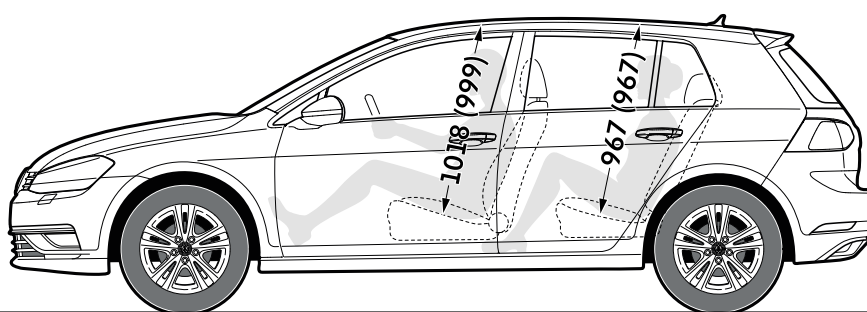

Maximum luggage capacity, litres VDA measuring method using 200 x 100 x 50mm blocks

With rear seats upright

With rear seats folded

380

1270

Interior dimensions

Effective headroom – front, mm (with sunroof)

Effective headroom – rear, mm (with sunroof)

S, SE, SE Navigation,
GT, R-Line

1018 (999)

967 (967)