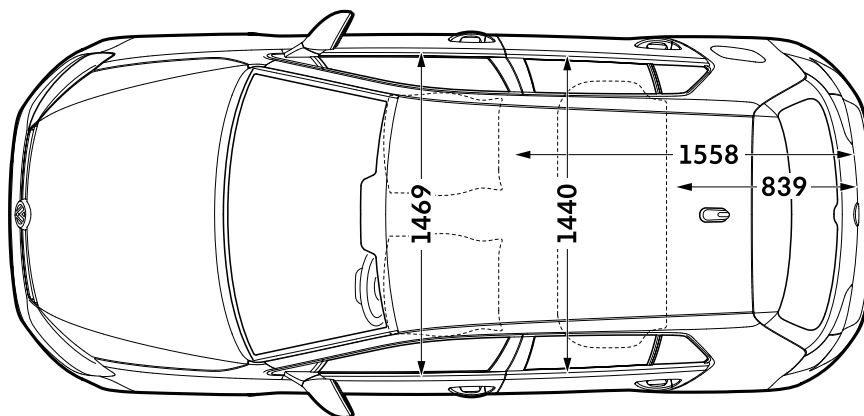

New Golf dimensions – 5-door

Volkswagen

Interior dimensions

Interior dimensions

Interior width, front, mm

Interior width, rear, mm

S, SE, SE Navigation,
GT, R-Line

1469

1440