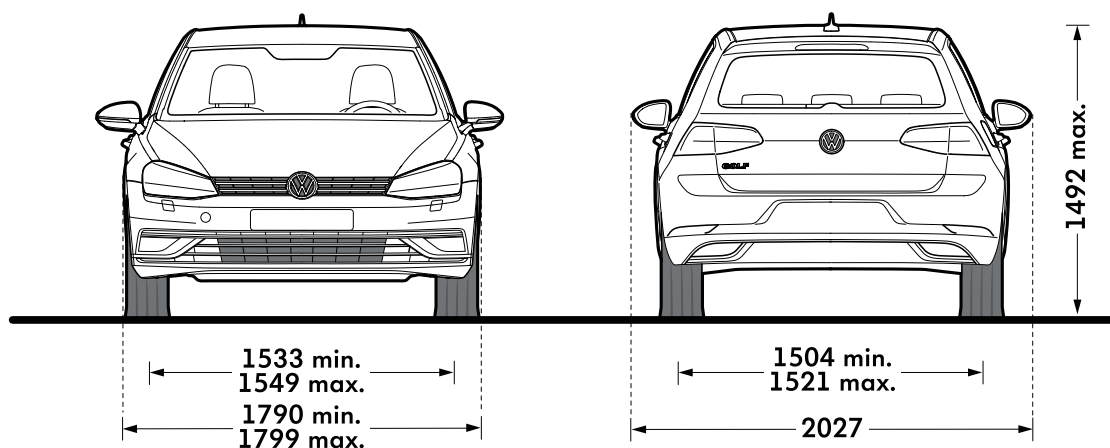

New Golf dimensions – 5-door

Volkswagen

Exterior dimensions

Exterior dimensions

S, SE, SE Navigation,
GT, R-Line

Length – minimum, mm	4258
Height – opened tailgate/floor, mm	2006
Wheelbase, mm	2620
Turning circle, m	10.9

Exterior dimensions

S, SE, SE Navigation,
GT, R-Line

Width – including door mirrors, mm	2027
Width – excluding door mirrors minimum/maximum, mm	1790/1799
Height – maximum, mm	1492

New Golf dimensions – 5-door

Volkswagen

Interior dimensions

Interior dimensions

Interior width, front, mm

Interior width, rear, mm

S, SE, SE Navigation,
GT, R-Line

1469

1440

Maximum luggage capacity, litres VDA measuring method using 200 x 100 x 50mm blocks

With rear seats upright

With rear seats folded

380

1270

Interior dimensions

Effective headroom – front, mm (with sunroof)

Effective headroom – rear, mm (with sunroof)