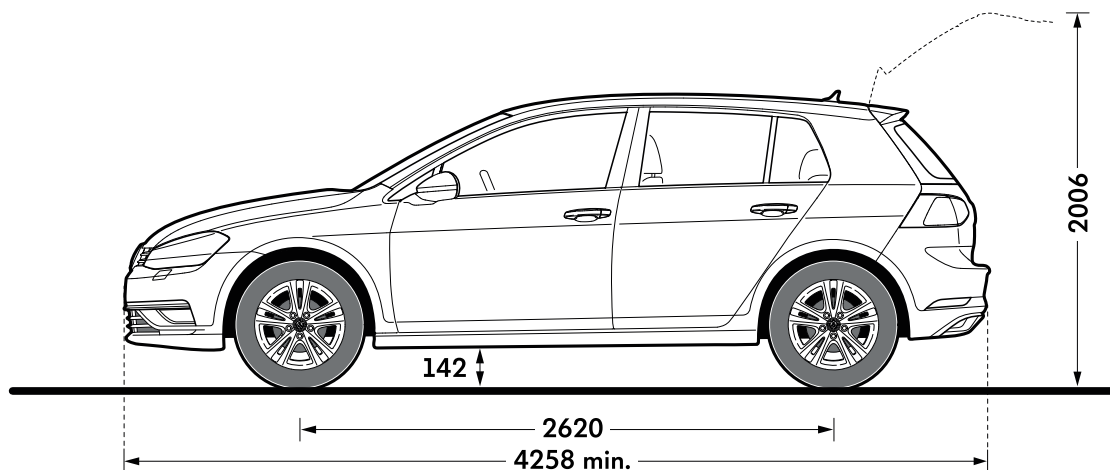

New Golf dimensions – 5-door

Volkswagen

Exterior dimensions

Exterior dimensions

S, SE, SE Navigation,
GT, R-Line

Length – minimum, mm	4258
Height – opened tailgate/floor, mm	2006
Wheelbase, mm	2620
Turning circle, m	10.9

Exterior dimensions

S, SE, SE Navigation,
GT, R-Line

Width – including door mirrors, mm	2027
Width – excluding door mirrors minimum/maximum, mm	1790/1799
Height – maximum, mm	1492

New Golf dimensions – 5-door

Volkswagen

Interior dimensions

Interior dimensions

Interior width, front, mm

Interior width, rear, mm

S, SE, SE Navigation,
GT, R-Line

1469

1440

Maximum luggage capacity, litres VDA measuring method using 200 x 100 x 50mm blocks

With rear seats upright

With rear seats folded

380

1270

Interior dimensions

Effective headroom – front, mm (with sunroof)

Effective headroom – rear, mm (with sunroof)