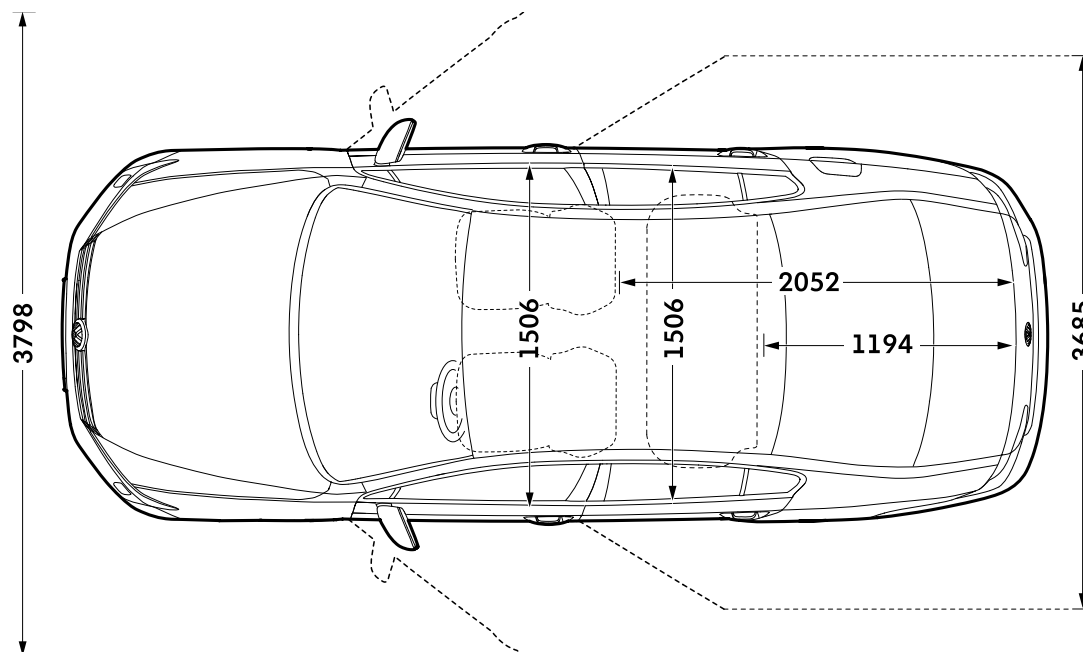

Passat Saloon dimensions

Volkswagen

Exterior dimensions

Exterior dimensions

Exterior dimensions	Passat Saloon
Length, mm	4767
Height - opened bonnet/floor, mm	1782
Height - opened boot/floor, mm	1747
Wheelbase, mm	2791
Turning circle, m	11.7

Exterior dimensions

Exterior dimensions	Passat Saloon
Width - including door mirrors, mm	2083
Width - excluding door mirrors, mm	1832
Height, mm	1456

Passat Saloon dimensions

Volkswagen

Exterior and interior dimensions

Exterior and interior dimensions

Width – opened front/rear doors, mm

Passat Saloon

3798/3685

Elbow width, front, mm

1506

Elbow width, rear, mm

1506

Maximum luggage capacity, litres VDA measuring method using 200 x 100 x 50mm blocks

With rear seats upright

586

With rear seats folded

1152

Interior dimensions

Interior dimensions

Effective headroom – front, mm (with sunroof)