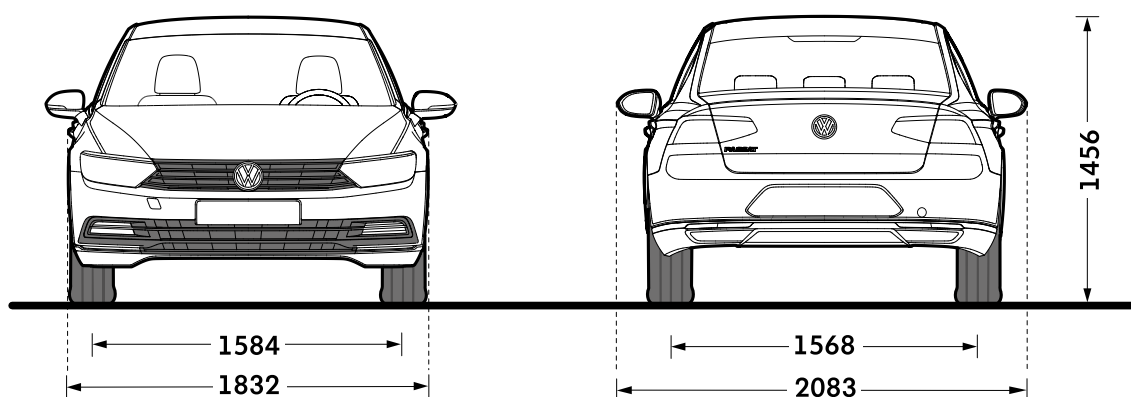

Passat Saloon dimensions

Volkswagen

Exterior dimensions

Exterior dimensions

Exterior dimensions	Passat Saloon
Length, mm	4767
Height - opened bonnet/floor, mm	1782
Height - opened boot/floor, mm	1747
Wheelbase, mm	2791
Turning circle, m	11.7

Exterior dimensions

Exterior dimensions	Passat Saloon
Width - including door mirrors, mm	2083
Width - excluding door mirrors, mm	1832
Height, mm	1456

Passat Saloon dimensions

Volkswagen

Exterior and interior dimensions

Exterior and interior dimensions

Width – opened front/rear doors, mm

Passat Saloon

3798/3685

Elbow width, front, mm

1506

Elbow width, rear, mm

1506

Maximum luggage capacity, litres VDA measuring method using 200 x 100 x 50mm blocks

With rear seats upright

586

With rear seats folded

1152

Interior dimensions

Interior dimensions

Effective headroom – front, mm (with sunroof)