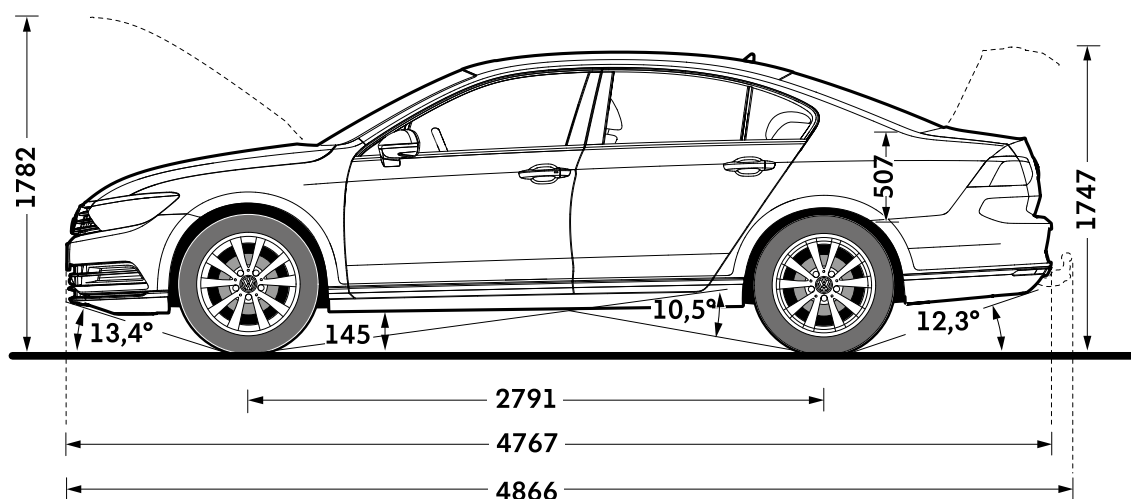

Passat Saloon dimensions

Volkswagen

Exterior dimensions

Exterior dimensions

Exterior dimensions	Passat Saloon
Length, mm	4767
Height - opened bonnet/floor, mm	1782
Height - opened boot/floor, mm	1747
Wheelbase, mm	2791
Turning circle, m	11.7

Exterior dimensions

Exterior dimensions	Passat Saloon
Width - including door mirrors, mm	2083
Width - excluding door mirrors, mm	1832
Height, mm	1456

Passat Saloon dimensions

Volkswagen

Exterior and interior dimensions

Exterior and interior dimensions

Width – opened front/rear doors, mm

Passat Saloon

3798/3685

Elbow width, front, mm

1506

Elbow width, rear, mm

1506

Maximum luggage capacity, litres VDA measuring method using 200 x 100 x 50mm blocks

With rear seats upright

586

With rear seats folded

1152

Interior dimensions

Interior dimensions

Effective headroom – front, mm (with sunroof)