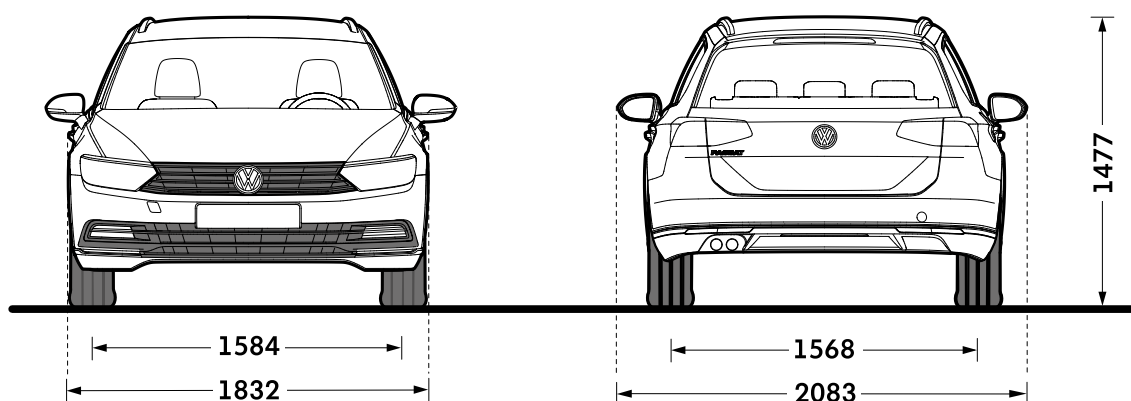

Passat Estate dimensions

Das Auto.

Exterior dimensions

Exterior dimensions

Exterior dimensions	Passat Estate
Length, mm	4767
Height – opened bonnet/floor, mm	1782
Height – opened tailgate/floor, mm	2047
Wheelbase, mm	2791
Turning circle, m	11.7

Exterior dimensions

Exterior dimensions	Passat Estate
Width – including door mirrors, mm	2083
Width – excluding door mirrors, mm	1832
Height, mm	1477

Passat Estate dimensions

Das Auto.

Exterior and interior dimensions

Exterior and interior dimensions

Width – opened front/rear doors, mm

Elbow width, front, mm

Elbow width, rear, mm

Passat Estate

3798/3594

1506

1506

1007 (972)

1045

973

Maximum luggage capacity, litres VDA measuring method using 200 x 100 x 50mm blocks

With rear seats upright

With rear seats folded

650

1780