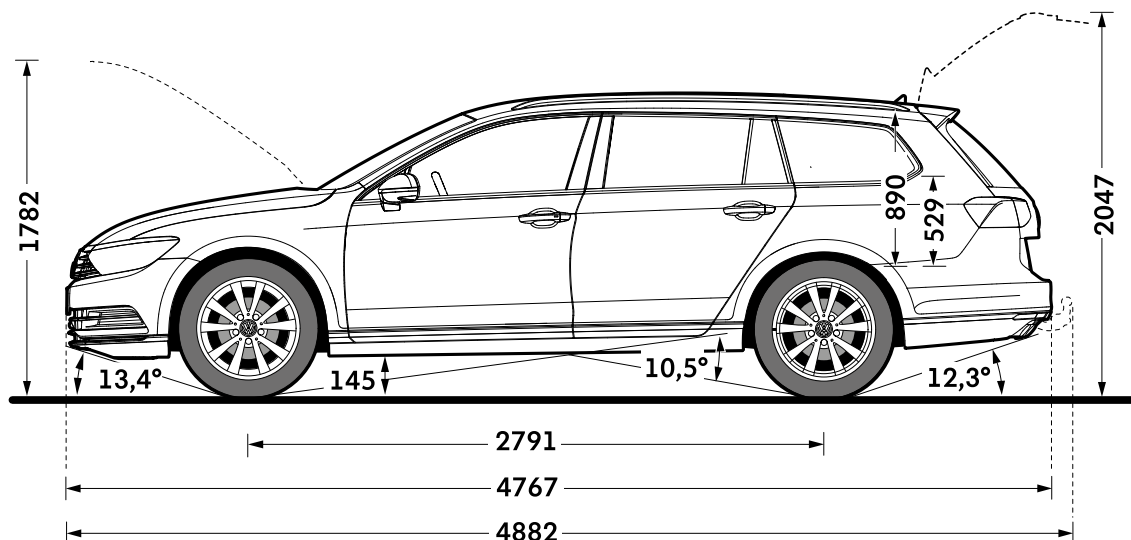

Passat Estate dimensions

Das Auto.

Exterior dimensions

Exterior dimensions

Exterior dimensions	Passat Estate
Length, mm	4767
Height – opened bonnet/floor, mm	1782
Height – opened tailgate/floor, mm	2047
Wheelbase, mm	2791
Turning circle, m	11.7

Exterior dimensions

Exterior dimensions	Passat Estate
Width – including door mirrors, mm	2083
Width – excluding door mirrors, mm	1832
Height, mm	1477

Passat Estate dimensions

Das Auto.

Exterior and interior dimensions

Exterior and interior dimensions

Width – opened front/rear doors, mm

Elbow width, front, mm

Elbow width, rear, mm

Passat Estate

3798/3594

1506

1506

1007 (972)

1045

973

Maximum luggage capacity, litres VDA measuring method using 200 x 100 x 50mm blocks

With rear seats upright

With rear seats folded

650

1780