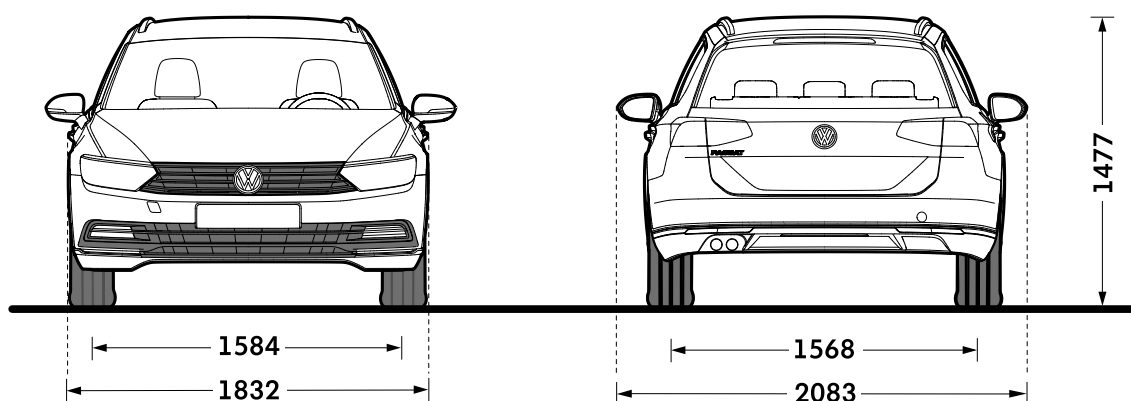

Passat Estate dimensions

Das Auto.

Exterior dimensions

Exterior dimensions

Exterior dimensions	Passat Estate
Length, mm	4767
Height – opened bonnet/floor, mm	1782
Height – opened tailgate/floor, mm	2047
Wheelbase, mm	2791
Turning circle, m	11.7

Exterior dimensions

Exterior dimensions	Passat Estate
Width – including door mirrors, mm	2083
Width – excluding door mirrors, mm	1832
Height, mm	1477

Passat Estate dimensions

Das Auto.

Exterior and interior dimensions

Exterior and interior dimensions

	Passat Estate
Width – opened front/rear doors, mm	3798/3594
Elbow width, front, mm	1506
Elbow width, rear, mm	1506

Interior dimensions

Interior dimensions

	Passat Estate
Effective headroom – front, mm (with sunroof)	985 (949)
Effective headroom – rear, mm (with sunroof)	1007 (972)
Legroom, front, mm	1045
Legroom, rear, mm	973

Maximum luggage capacity, litres VDA measuring method using 200 x 100 x 50mm blocks

With rear seats upright	650
With rear seats folded	1780