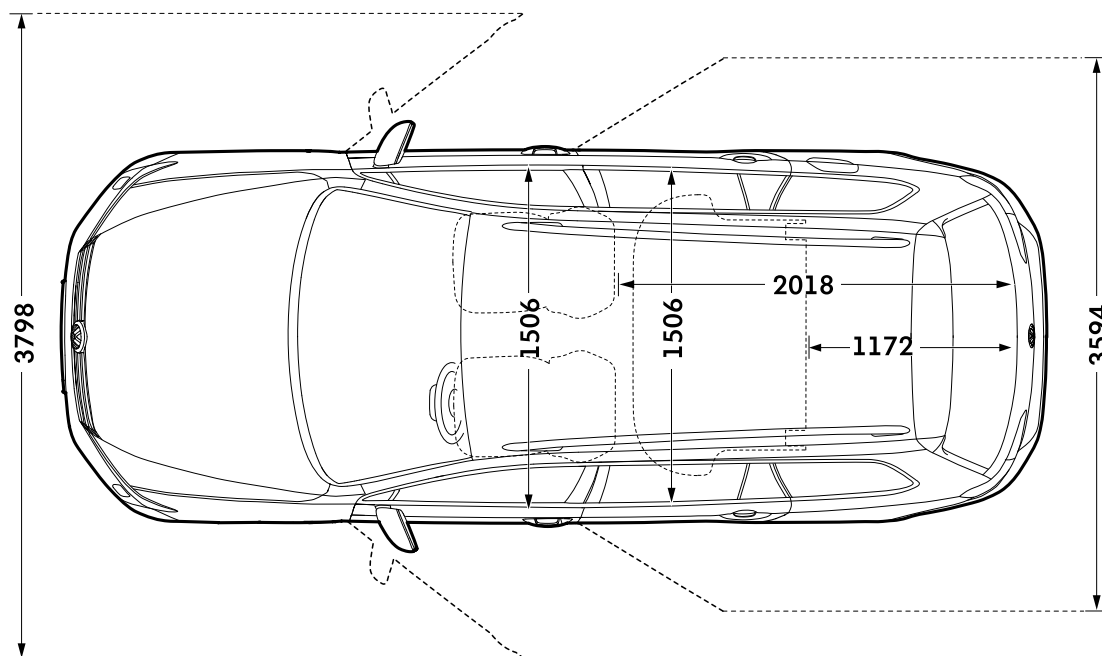

Passat Estate dimensions

Das Auto.

Exterior dimensions

Exterior dimensions

Exterior dimensions	Passat Estate
Length, mm	4767
Height – opened bonnet/floor, mm	1782
Height – opened tailgate/floor, mm	2047
Wheelbase, mm	2791
Turning circle, m	11.7

Exterior dimensions

Exterior dimensions	Passat Estate
Width – including door mirrors, mm	2083
Width – excluding door mirrors, mm	1832
Height, mm	1477

Passat Estate dimensions

Das Auto.

Exterior and interior dimensions

Exterior and interior dimensions

Width – opened front/rear doors, mm

Elbow width, front, mm

Elbow width, rear, mm

Passat Estate

3798/3594

1506

1506

Interior dimensions

Interior dimensions

Effective headroom – front, mm (with sunroof)

Effective headroom – rear, mm (with sunroof)

Legroom, front, mm

Legroom, rear, mm

Passat Estate

985 (949)