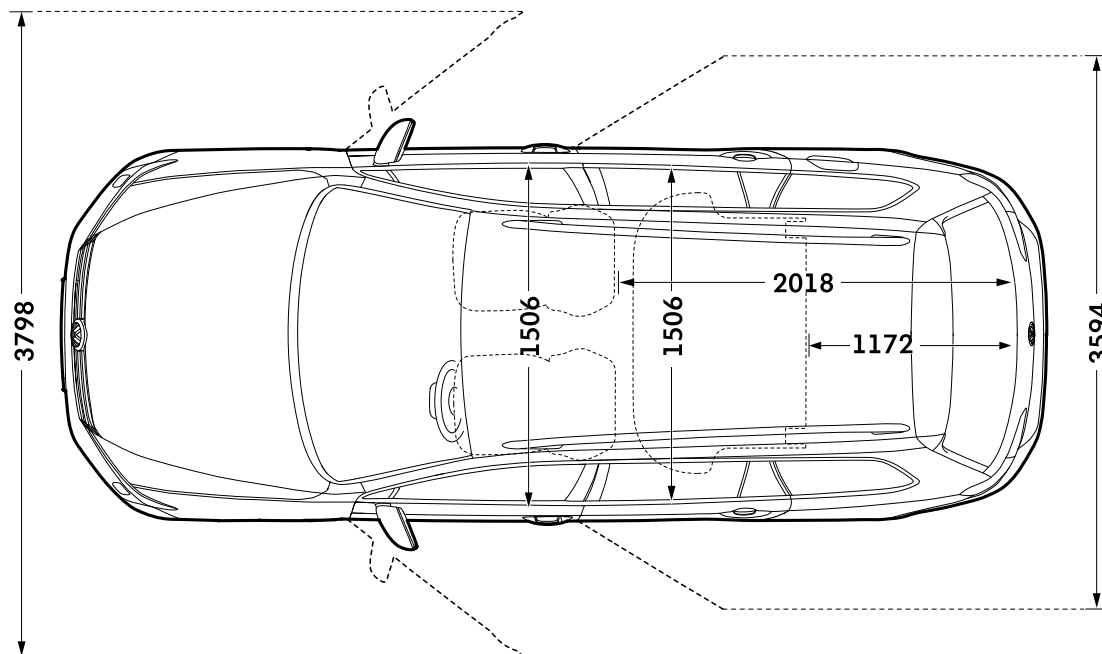

Passat Estate dimensions

Das Auto.

Exterior dimensions

Exterior dimensions

Exterior dimensions	Passat Estate
Length, mm	4767
Height – opened bonnet/floor, mm	1782
Height – opened tailgate/floor, mm	2047
Wheelbase, mm	2791
Turning circle, m	11.7

Exterior dimensions

Exterior dimensions	Passat Estate
Width – including door mirrors, mm	2083
Width – excluding door mirrors, mm	1832
Height, mm	1477

Passat Estate dimensions

Das Auto.

Exterior and interior dimensions

Exterior and interior dimensions

	Passat Estate
Width – opened front/rear doors, mm	3798/3594
Elbow width, front, mm	1506
Elbow width, rear, mm	1506

Interior dimensions

Interior dimensions

	Passat Estate
Effective headroom – front, mm (with sunroof)	985 (949)
Effective headroom – rear, mm (with sunroof)	1007 (972)
Legroom, front, mm	1045
Legroom, rear, mm	973

Maximum luggage capacity, litres VDA measuring method using 200 x 100 x 50mm blocks

With rear seats upright	650
With rear seats folded	1780