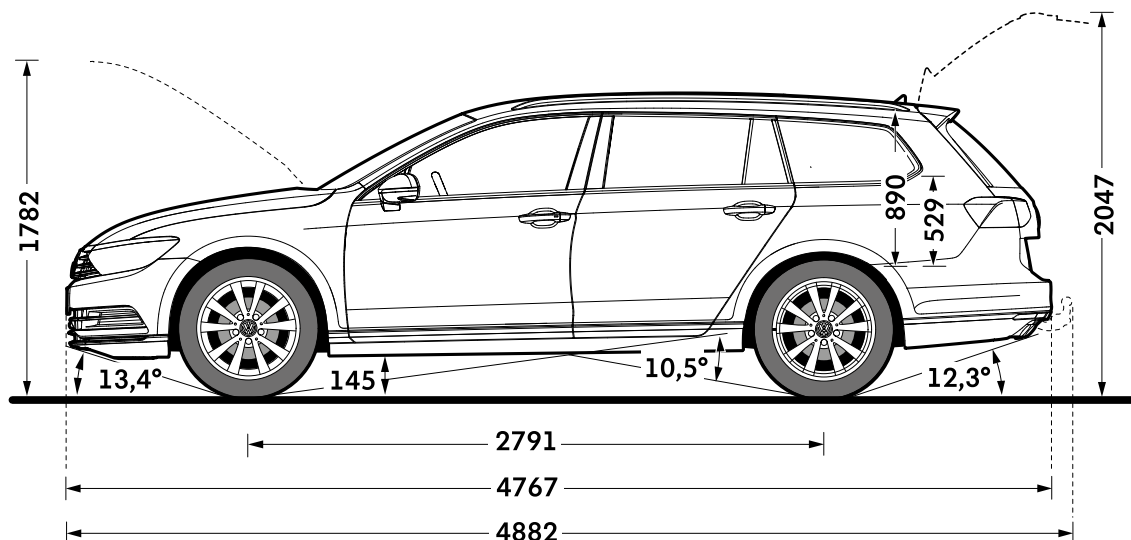

Passat Estate dimensions

Das Auto.

Exterior dimensions

Exterior dimensions

Exterior dimensions	Passat Estate
Length, mm	4767
Height – opened bonnet/floor, mm	1782
Height – opened tailgate/floor, mm	2047
Wheelbase, mm	2791
Turning circle, m	11.7

Exterior dimensions

Exterior dimensions	Passat Estate
Width – including door mirrors, mm	2083
Width – excluding door mirrors, mm	1832
Height, mm	1477

Passat Estate dimensions

Das Auto.

Exterior and interior dimensions

Exterior and interior dimensions

	Passat Estate
Width – opened front/rear doors, mm	3798/3594
Elbow width, front, mm	1506
Elbow width, rear, mm	1506

Interior dimensions

Interior dimensions

	Passat Estate
Effective headroom – front, mm (with sunroof)	985 (949)
Effective headroom – rear, mm (with sunroof)	1007 (972)
Legroom, front, mm	1045
Legroom, rear, mm	973

Maximum luggage capacity, litres VDA measuring method using 200 x 100 x 50mm blocks

With rear seats upright	650
With rear seats folded	1780