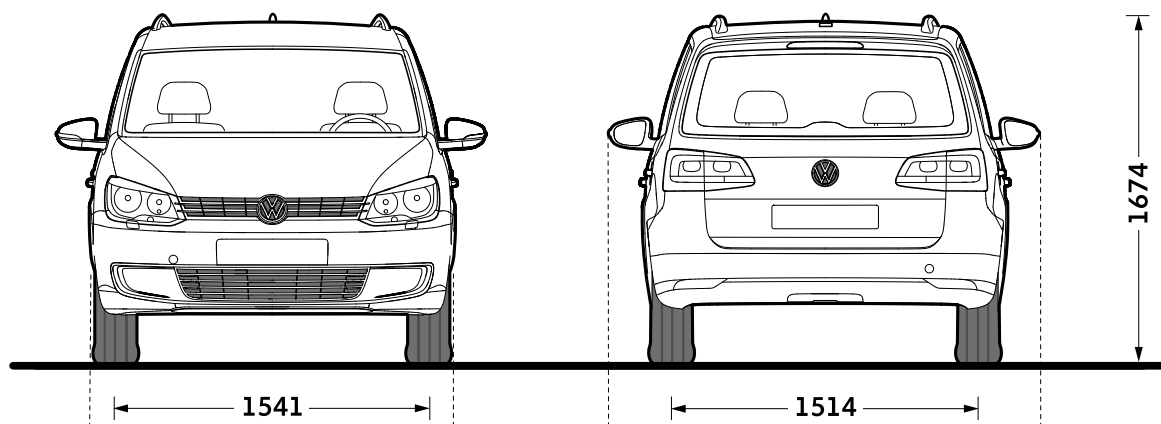

Touran dimensions

Das Auto.

Exterior dimensions

Exterior dimensions

Exterior dimensions	Touran
Length, mm	4397
Height – opened bonnet/floor, mm	1865
Height – opened tailgate/floor, mm	2060
Wheelbase, mm	2678
Turning circle, m	11.2

Exterior dimensions

Exterior dimensions	Touran
Width – including door mirrors, mm	2081
Width – excluding door mirrors, mm	1794
Height – with roof bars, mm	1674

Touran dimensions

Das Auto.

Exterior and interior dimensions

Exterior and interior dimensions

Width – opened front/rear doors, mm

Elbow width, front, mm

Elbow width, rear 2nd row/3rd row, mm

Touran

3590/3584

1458

1484/1297

Interior dimensions

Interior dimensions

Effective headroom – front, mm (with sunroof)

Effective headroom – rear 2nd row, mm (with sunroof)

Effective headroom – rear 3rd row, mm (with sunroof)

Legroom, front, mm