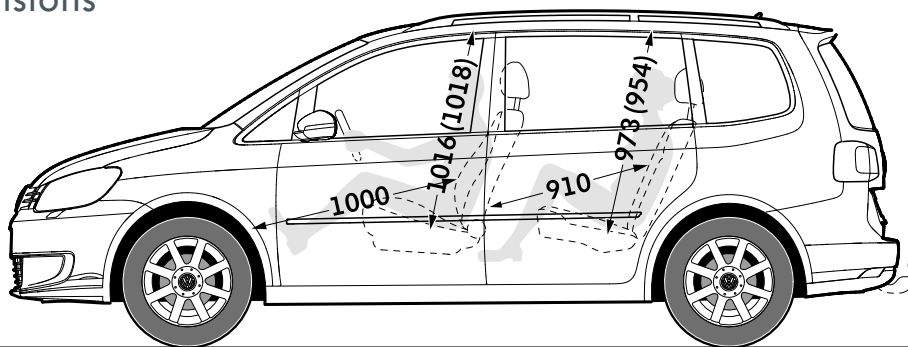

Exterior dimensions

Exterior dimensions	Touran
Width – including door mirrors, mm	2081
Width – excluding door mirrors, mm	1794
Height – with roof bars, mm	1674

Touran dimensions

Das Auto.

Exterior and interior dimensions

Exterior and interior dimensions

Width – opened front/rear doors, mm

Elbow width, front, mm

Elbow width, rear 2nd row/3rd row, mm

Touran

3590/3584

1458

1484/1297

Interior dimensions

Interior dimensions

Effective headroom – front, mm (with sunroof)

Effective headroom – rear 2nd row, mm (with sunroof)

Effective headroom – rear 3rd row, mm (with sunroof)

Legroom, front, mm