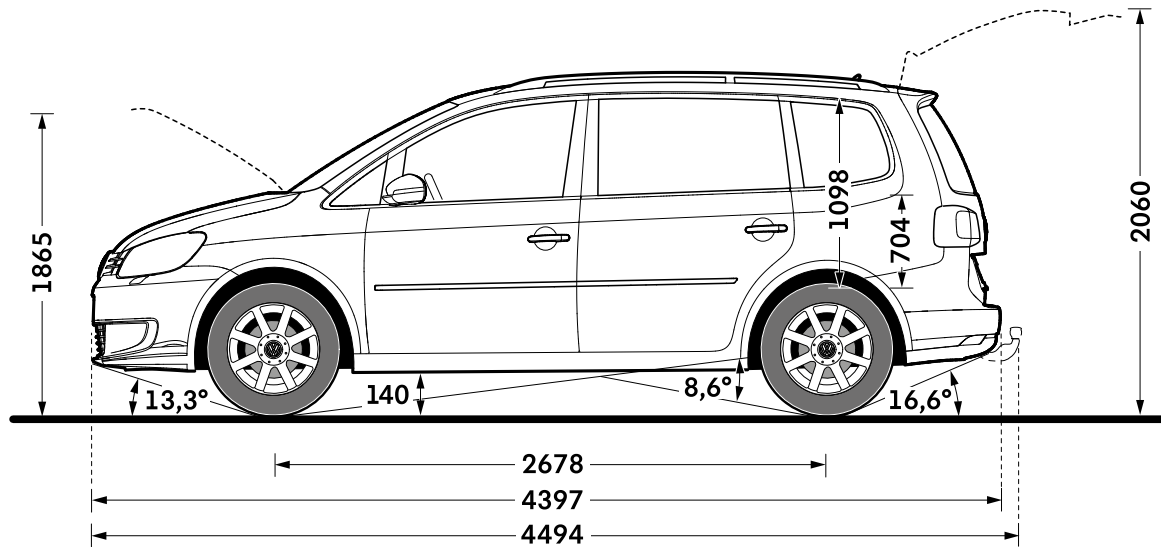

Touran dimensions

Das Auto.

Exterior dimensions

Exterior dimensions

Exterior dimensions	Touran
Length, mm	4397
Height – opened bonnet/floor, mm	1865
Height – opened tailgate/floor, mm	2060
Wheelbase, mm	2678
Turning circle, m	11.2

Exterior dimensions

Exterior dimensions	Touran
Width – including door mirrors, mm	2081
Width – excluding door mirrors, mm	1794
Height – with roof bars, mm	1674

Touran dimensions

Das Auto.

Exterior and interior dimensions

Exterior and interior dimensions

Width – opened front/rear doors, mm

Elbow width, front, mm

Elbow width, rear 2nd row/3rd row, mm

Touran

3590/3584

1458

1484/1297

Interior dimensions

Interior dimensions

Effective headroom – front, mm (with sunroof)

Effective headroom – rear 2nd row, mm (with sunroof)

Effective headroom – rear 3rd row, mm (with sunroof)

Legroom, front, mm