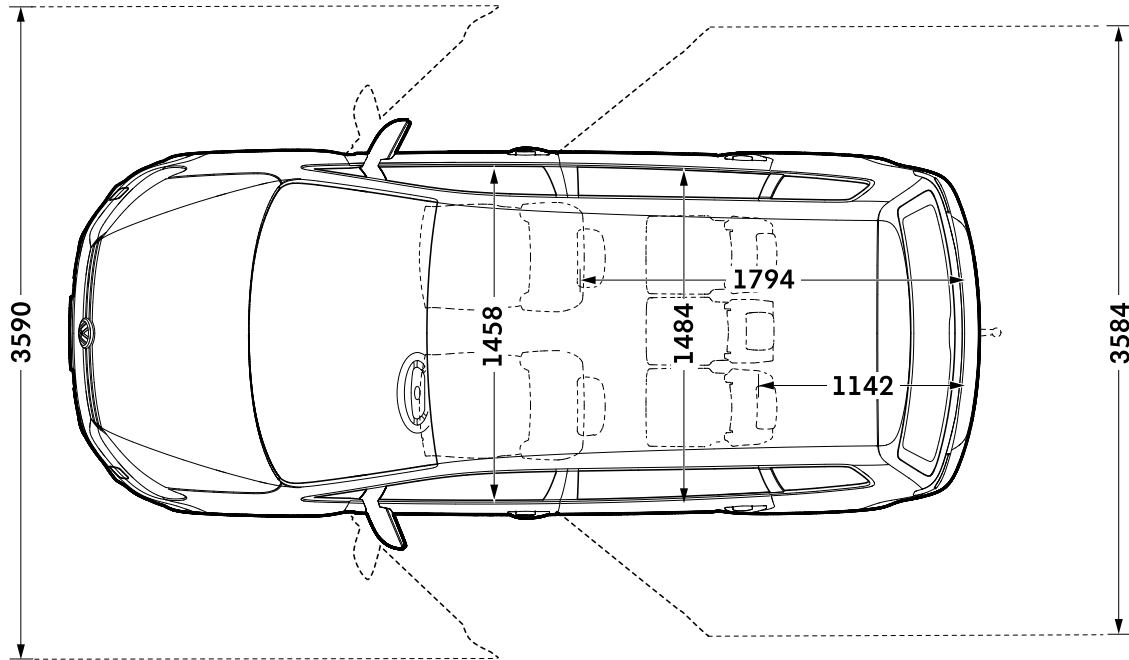

Touran dimensions

Das Auto.

Exterior dimensions

Exterior dimensions

Exterior dimensions	Touran
Length, mm	4397
Height – opened bonnet/floor, mm	1865
Height – opened tailgate/floor, mm	2060
Wheelbase, mm	2678
Turning circle, m	11.2

Exterior dimensions

Exterior dimensions	Touran
Width – including door mirrors, mm	2081
Width – excluding door mirrors, mm	1794
Height – with roof bars, mm	1674

Touran dimensions

Das Auto.

Exterior and interior dimensions

Exterior and interior dimensions

Width – opened front/rear doors, mm

Elbow width, front, mm

Elbow width, rear 2nd row/3rd row, mm

Touran

3590/3584

1458

1484/1297

Interior dimensions

Interior dimensions

Effective headroom – front, mm (with sunroof)

Effective headroom – rear 2nd row, mm (with sunroof)

Effective headroom – rear 3rd row, mm (with sunroof)

Legroom, front, mm