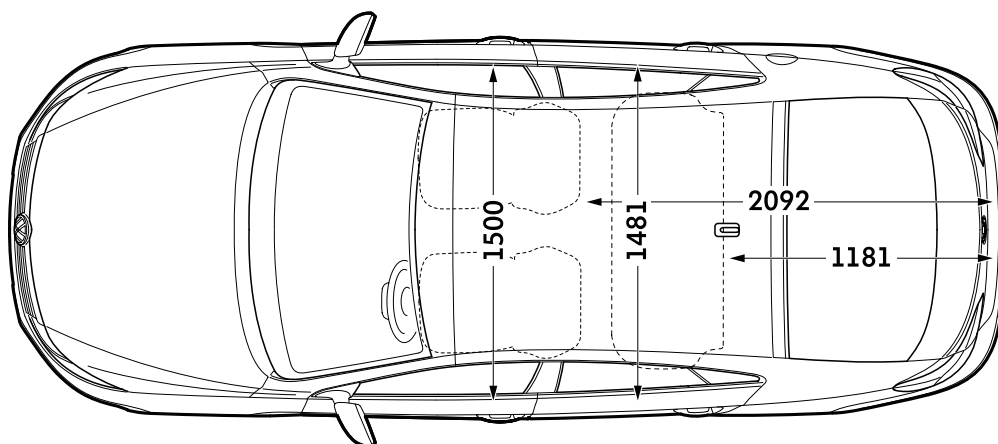

### Exterior dimensions

Width - including door mirrors, mm

### New Arteon

2127

Width - excluding door mirrors minimum/maximum, mm

1871/1871

Height - maximum, mm

1450

# New Arteon dimensions

Volkswagen

## Interior dimensions