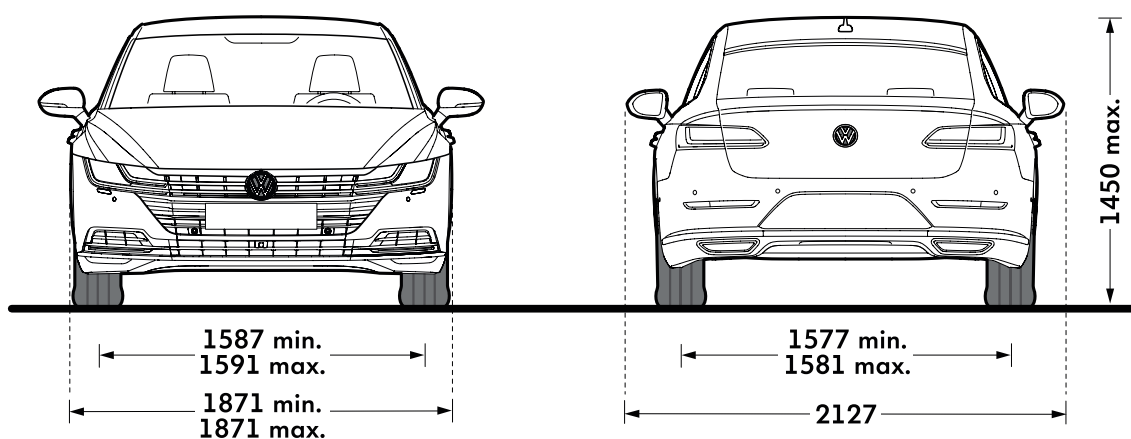

## Exterior dimensions

### Exterior dimensions

Length - minimum, mm

### New Arteon

4862

Height - opened tailgate/floor, mm

2172

Wheelbase, mm

2837

Turning circle, m

11.9

### Exterior dimensions

Width - including door mirrors, mm