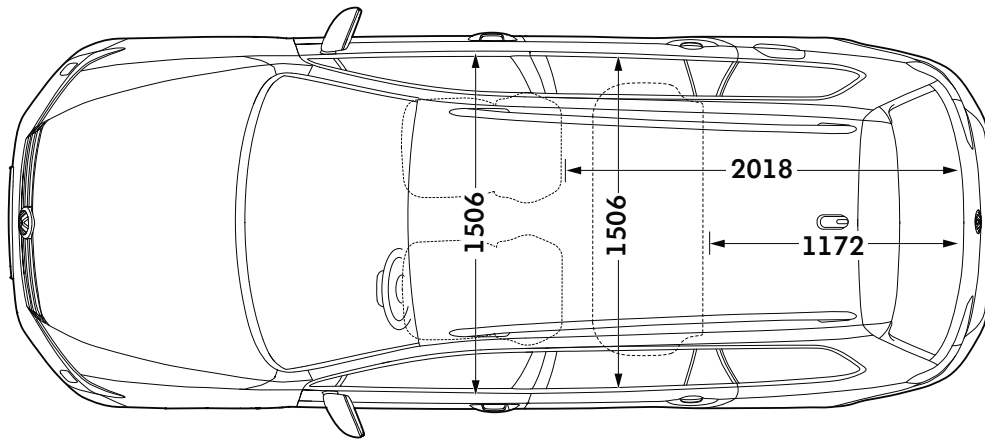

2048

Wheelbase, mm

2786

Turning circle, m

11.7

Exterior dimensions

SE, SEL, R-Line, R-Line Edition

Width - including door mirrors, mm

2083

Width - excluding door mirrors minimum/maximum, mm

1832/1832

Height - maximum, mm

1516

Passat Estate dimensions

Volkswagen

Interior dimensions

Interior dimensions

Interior width, front, mm

SE, SEL, R-Line, R-Line Edition

1506

Interior width, rear, mm

1506

Maximum luggage capacity, litres VDA measuring method using 200 x 100 x 50mm blocks

With rear seats upright and rear bench forward

650

With rear seats folded and rear bench forward

1780

Interior dimensions

Effective headroom - front, mm

SE, SEL, R-Line, R-Line Edition

1031

Effective headroom - rear, mm