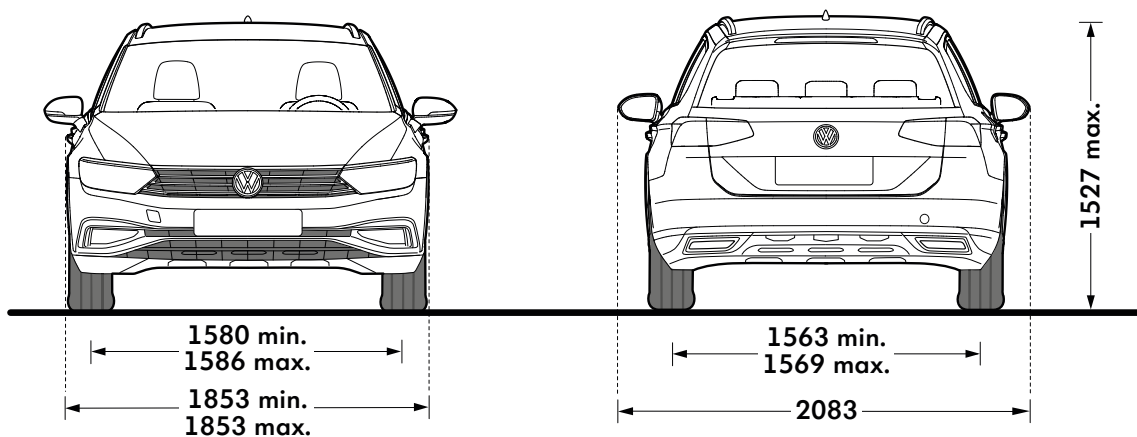

1007

Passat Alltrack dimensions

Volkswagen

Exterior dimensions

Exterior dimensions

Exterior dimensions	Passat Alltrack
Length - minimum/maximum, mm	4780/4888
Height - opened tailgate/floor, mm	2072
Wheelbase, mm	2788
Turning circle, m	11.7

Exterior dimensions

Exterior dimensions	Passat Alltrack
Width - including door mirrors, mm	2083
Width - excluding door mirrors minimum/maximum, mm	1853/1853
Height - maximum, mm	1527

Figures shown are for standard specification models. The addition of certain factory-fitted options and/or accessories may affect some of the dimensions shown.