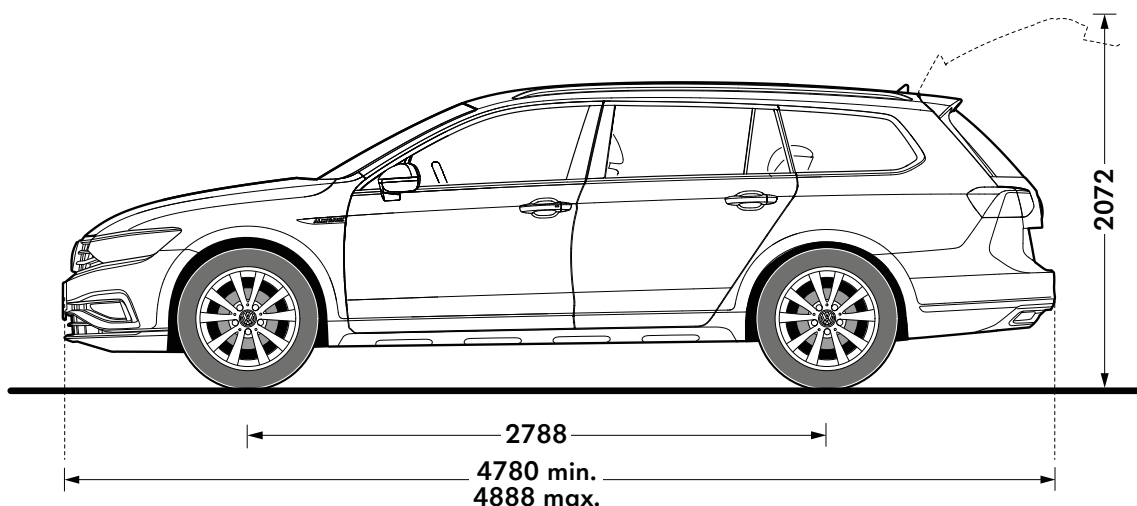

650

With rear seats folded and rear bench forward

1780

Interior dimensions

Effective headroom - front, mm

SE, SEL, R-Line, R-Line Edition

1031

Effective headroom - rear, mm

1007

Passat Alltrack dimensions

Volkswagen

Exterior dimensions

Exterior dimensions

Exterior dimensions	Passat Alltrack
Length - minimum/maximum, mm	4780/4888
Height - opened tailgate/floor, mm	2072
Wheelbase, mm	2788
Turning circle, m	11.7

Exterior dimensions

Exterior dimensions	Passat Alltrack
Width - including door mirrors, mm	2083
Width - excluding door mirrors minimum/maximum, mm	1853/1853
Height - maximum, mm	1527

Figures shown are for standard specification models. The addition of certain factory-fitted options and/or accessories may affect some of the dimensions shown.