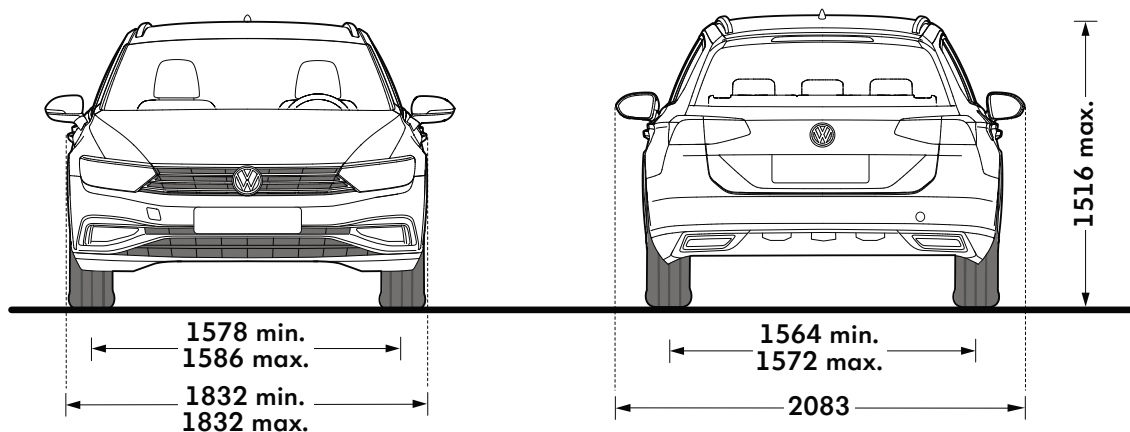

Passat Estate dimensions

Volkswagen

Exterior dimensions

Exterior dimensions

SE, SEL, R-Line, R-Line Edition

Length - minimum/maximum, mm

4773/4889

Height - opened tailgate/floor, mm

2048

Wheelbase, mm

2786

Turning circle, m

11.7

Exterior dimensions

SE, SEL, R-Line, R-Line Edition

Width - including door mirrors, mm

Interior dimensions

Interior width, front, mm

SE, SEL, R-Line, R-Line Edition

1506

Interior width, rear, mm

1506

Maximum luggage capacity, litres VDA measuring method using 200 x 100 x 50mm blocks

With rear seats upright and rear bench forward

Exterior dimensions

Exterior dimensions	Passat Alltrack
Width - including door mirrors, mm	2083
Width - excluding door mirrors minimum/maximum, mm	1853/1853
Height - maximum, mm	1527

Figures shown are for standard specification models. The addition of certain factory-fitted options and/or accessories may affect some of the dimensions shown.