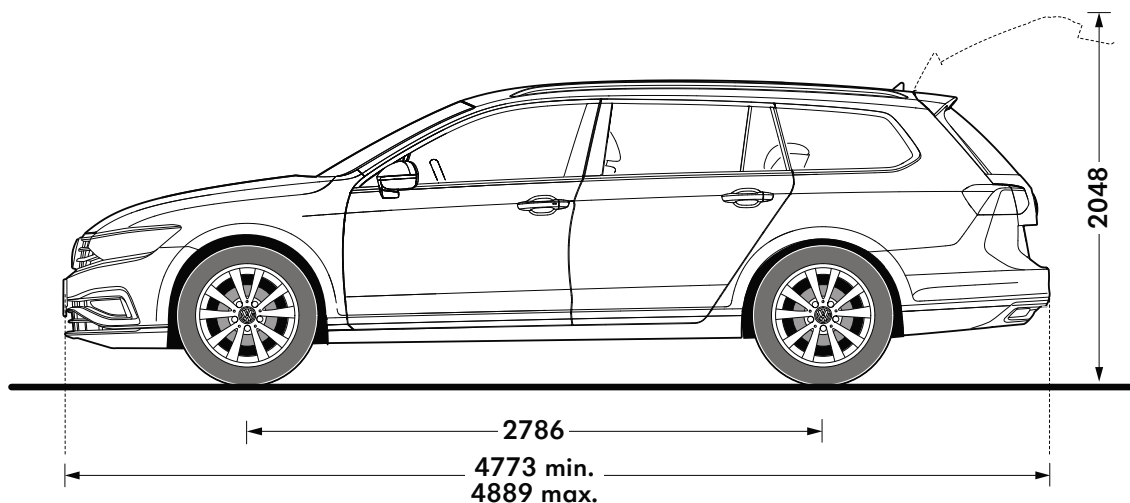

Passat Estate dimensions

Volkswagen

Exterior dimensions

Exterior dimensions

SE, SEL, R-Line, R-Line Edition

Length - minimum/maximum, mm

4773/4889

Height - opened tailgate/floor, mm

2048

Wheelbase, mm

2786

Turning circle, m

11.7

Exterior dimensions

SE, SEL, R-Line, R-Line Edition

Width - including door mirrors, mm

Interior dimensions

Interior width, front, mm

SE, SEL, R-Line, R-Line Edition

1506

Interior width, rear, mm

1506

Maximum luggage capacity, litres VDA measuring method using 200 x 100 x 50mm blocks

With rear seats upright and rear bench forward

1007

Passat Alltrack dimensions

Volkswagen

Exterior dimensions

Exterior dimensions

Exterior dimensions	Passat Alltrack
Length - minimum/maximum, mm	4780/4888
Height - opened tailgate/floor, mm	2072
Wheelbase, mm	2788
Turning circle, m	11.7