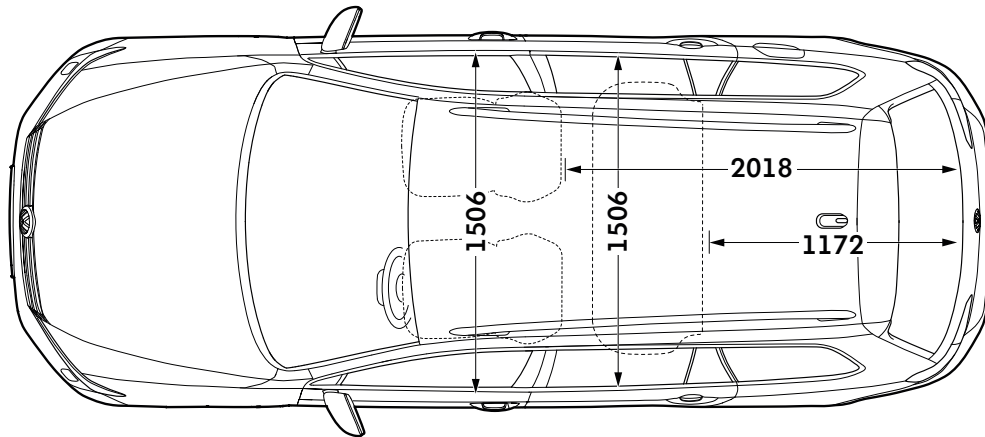

1007

Passat Alltrack dimensions

Volkswagen

Exterior dimensions

Exterior dimensions

Exterior dimensions	Passat Alltrack
Length - minimum/maximum, mm	4780/4888
Height - opened tailgate/floor, mm	2072
Wheelbase, mm	2788
Turning circle, m	11.7

Exterior dimensions

Exterior dimensions	Passat Alltrack
Width - including door mirrors, mm	2083
Width - excluding door mirrors minimum/maximum, mm	1853/1853
Height - maximum, mm	1527

Figures shown are for standard specification models. The addition of certain factory-fitted options and/or accessories may affect some of the dimensions shown.

Passat Alltrack dimensions

Volkswagen

Interior dimensions

Interior dimensions

Interior width, front, mm

Passat Alltrack

1506

Interior width, rear, mm