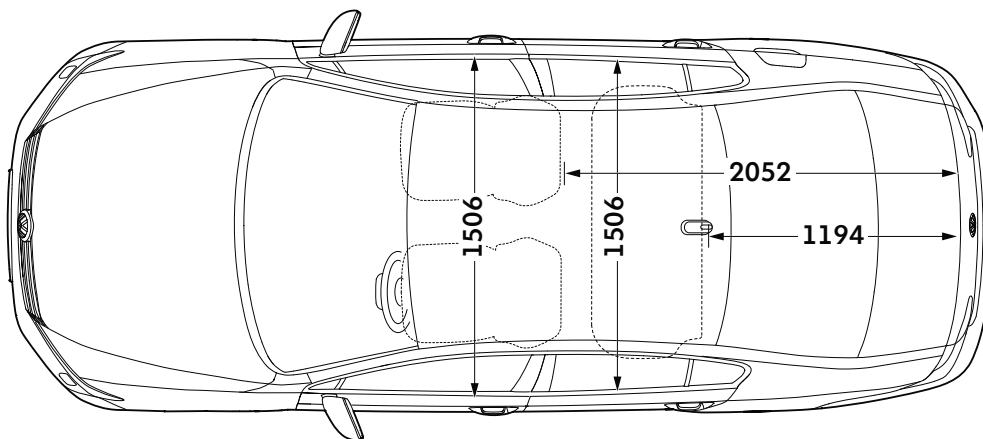

1747

Wheelbase, mm

2786

Turning circle, m

11.7

Exterior dimensions

SE, SEL, R-Line

Width - including door mirrors, mm

2083

Width - excluding door mirrors minimum/maximum, mm

1832/1832

Height - maximum, mm

1483

Passat Saloon dimensions

Volkswagen

Interior dimensions

Interior dimensions

SE, SEL, R-Line

Interior width, front, mm

1506

Interior width, rear, mm

1506

Maximum luggage capacity, litres VDA measuring method using 200 x 100 x 50mm blocks

With rear seats upright and rear bench forward