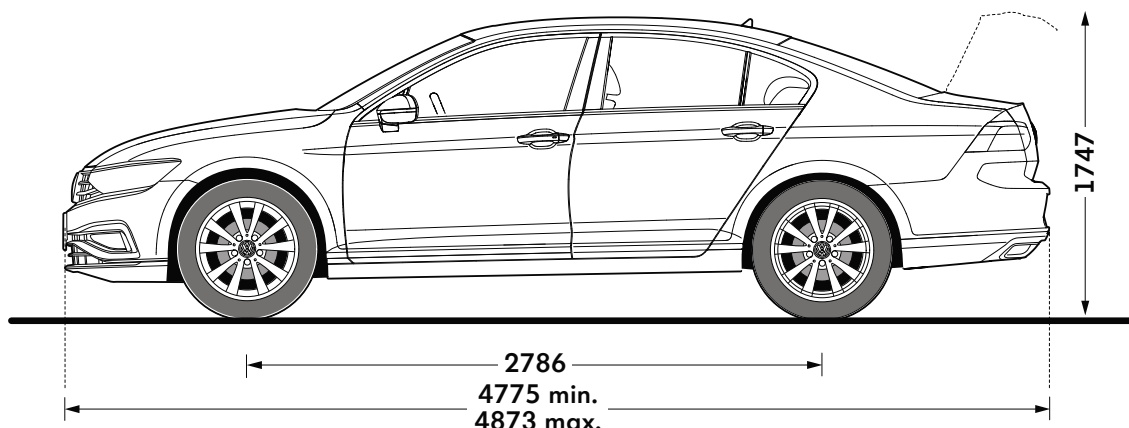

Passat Saloon dimensions

Volkswagen

Exterior dimensions

Exterior dimensions

SE, SEL, R-Line

Length - minimum/maximum, mm

4775/4873

Height - opened tailgate/floor, mm

1747

Wheelbase, mm

2786

Turning circle, m

11.7

Exterior dimensions

SE, SEL, R-Line

Width - including door mirrors, mm

Interior dimensions

SE, SEL, R-Line

Interior width, front, mm

1506

Interior width, rear, mm

1506

Maximum luggage capacity, litres VDA measuring method using 200 x 100 x 50mm blocks

With rear seats upright and rear bench forward

586

With rear seats folded and rear bench forward

1152

Interior dimensions

SE, SEL, R-Line

Effective headroom - front, mm

1034

Effective headroom - rear, mm