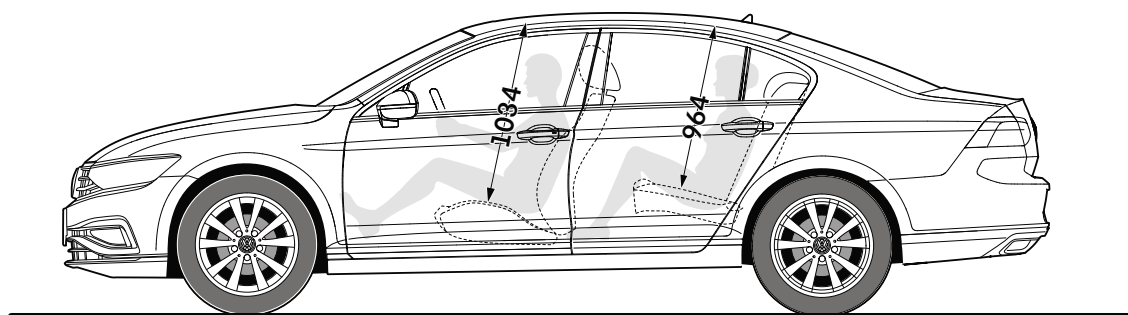

Interior dimensions

SE, SEL, R-Line

Effective headroom - front, mm

1034

Effective headroom - rear, mm

964