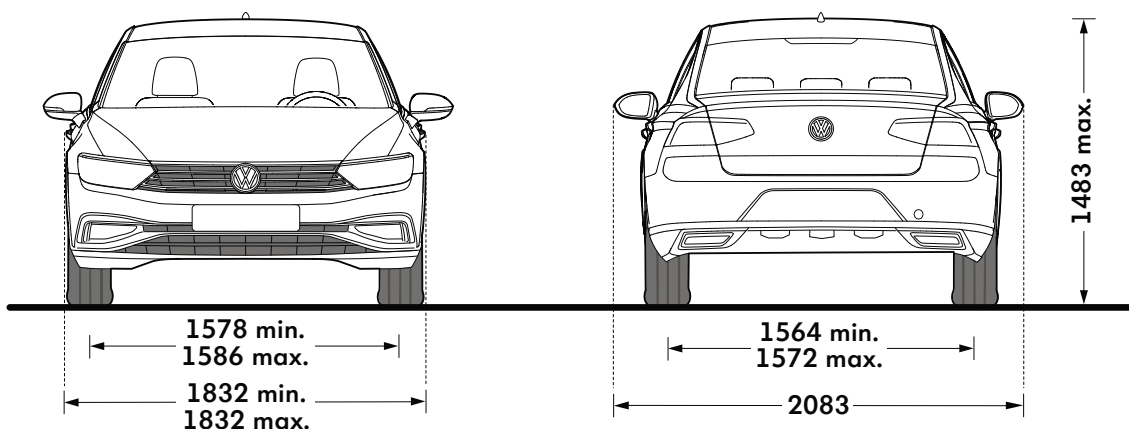

Passat Saloon dimensions

Volkswagen

Exterior dimensions

Exterior dimensions

SE, SEL, R-Line

Length - minimum/maximum, mm

4775/4873

Height - opened tailgate/floor, mm

1747

Wheelbase, mm

2786

Turning circle, m

11.7

Exterior dimensions

SE, SEL, R-Line

Width - including door mirrors, mm

Interior dimensions

SE, SEL, R-Line

Interior width, front, mm

1506

Interior width, rear, mm

1506

Maximum luggage capacity, litres VDA measuring method using 200 x 100 x 50mm blocks

With rear seats upright and rear bench forward

586

With rear seats folded and rear bench forward

1152

Interior dimensions

SE, SEL, R-Line

Effective headroom - front, mm

1034

Effective headroom - rear, mm