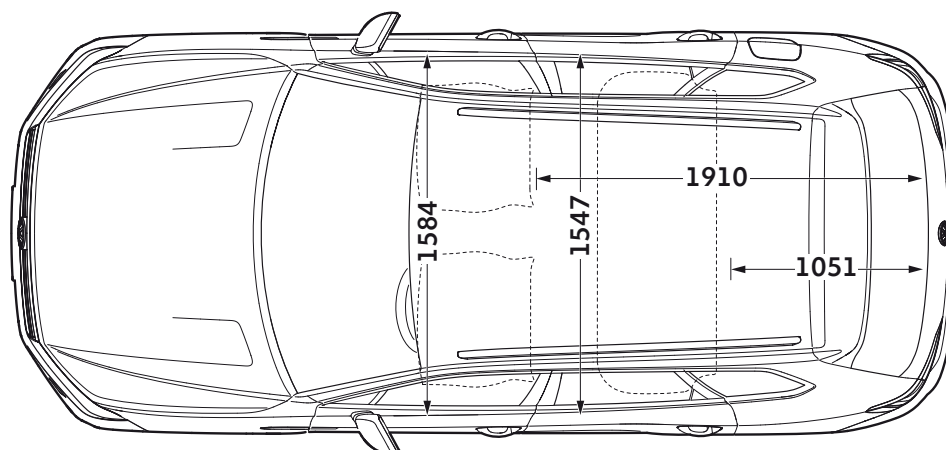

New Touareg dimensions

Volkswagen

Exterior dimensions

Exterior dimensions

Exterior dimensions	New Touareg
Length - minimum/maximum, mm	4878/5008
Height - opened tailgate/floor, mm	2131
Wheelbase, mm	2904
Turning circle, m	12.19

Exterior dimensions

Exterior dimensions	New Touareg
Width - including door mirrors, mm	2193
Width - excluding door mirrors minimum/maximum, mm	1984/1984
Height - maximum, mm	1717

Figures shown are for standard specification models. The addition of certain factory-fitted options and/or accessories may affect some of the dimensions shown.

New Touareg dimensions

Volkswagen

Interior dimensions

Interior dimensions

Interior width, front, mm

New Touareg

1584

Interior width, rear, mm

New Touareg

1049 (1049)

Effective headroom – rear, mm

990