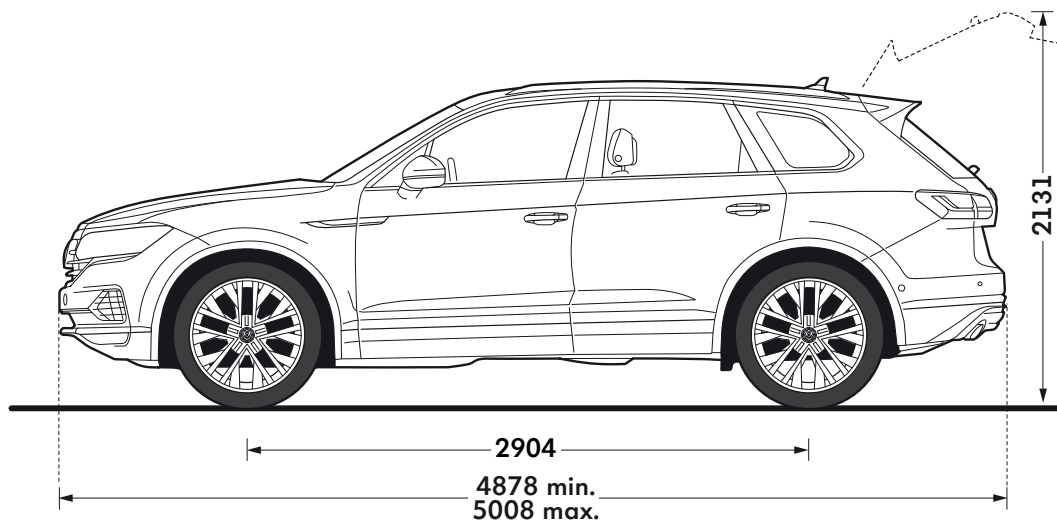

New Touareg dimensions

Volkswagen

Exterior dimensions

Exterior dimensions

Exterior dimensions	New Touareg
Length - minimum/maximum, mm	4878/5008
Height - opened tailgate/floor, mm	2131
Wheelbase, mm	2904
Turning circle, m	12.19

Exterior dimensions

Exterior dimensions	New Touareg
Width - including door mirrors, mm	2193
Width - excluding door mirrors minimum/maximum, mm	1984/1984
Height - maximum, mm	1717

Figures shown are for standard specification models. The addition of certain factory-fitted options and/or accessories may affect some of the dimensions shown.

New Touareg dimensions

Volkswagen

Interior dimensions

Interior dimensions

Interior width, front, mm

New Touareg

1584

Interior width, rear, mm

New Touareg

1049 (1049)

Effective headroom – rear, mm

990