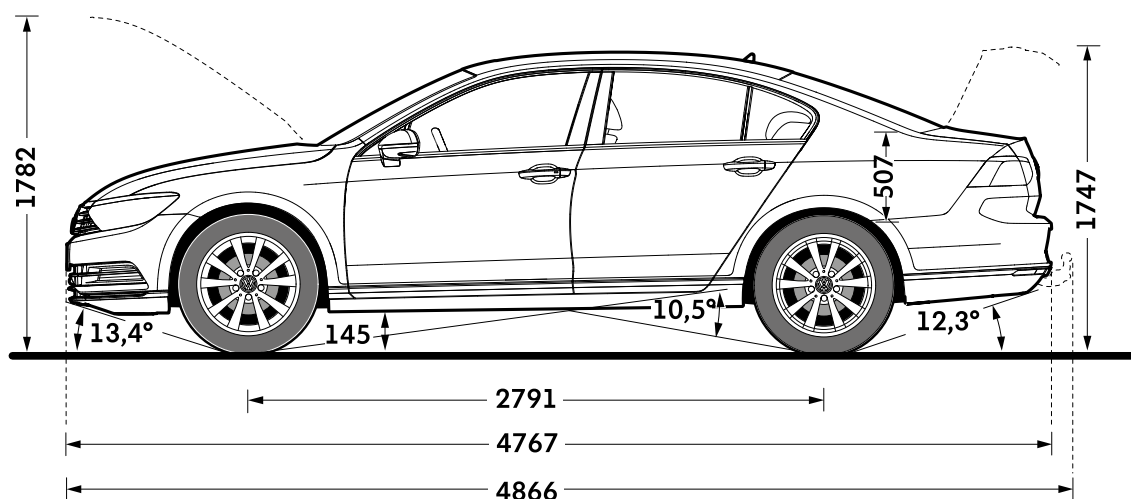

# Passat Saloon dimensions

Volkswagen

## Exterior dimensions

### Exterior dimensions

Exterior dimensions	Passat Saloon
Length, mm	4767
Height – opened bonnet/floor, mm	1782
Height – opened boot/floor, mm	1747
Wheelbase, mm	2791
Turning circle, m	11.7

### Exterior dimensions

Exterior dimensions	Passat Saloon
Width – including door mirrors, mm	2083
Width – excluding door mirrors, mm	1832
Height, mm	1456

Figures shown are for standard specification models. The addition of certain factory-fitted options and/or accessories may affect some of the dimensions shown.