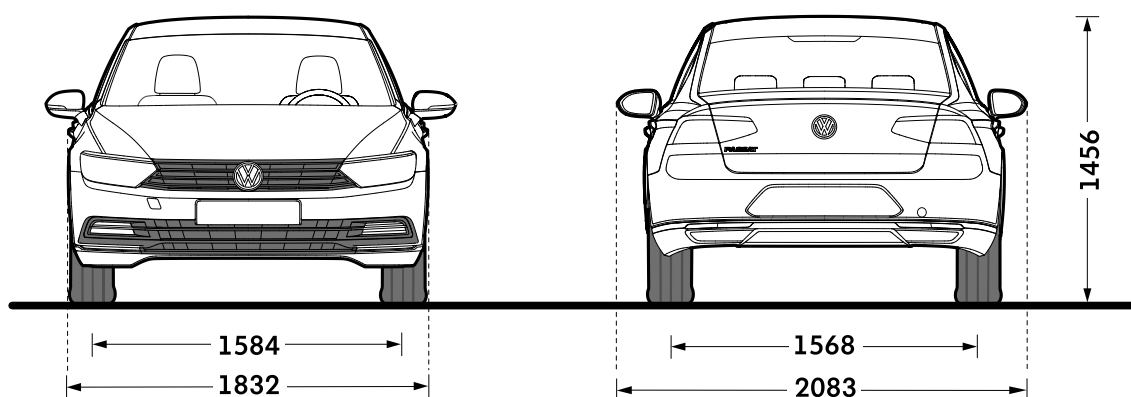

# Passat Saloon dimensions

Volkswagen

## Exterior dimensions

### Exterior dimensions

Exterior dimensions	Passat Saloon
Length, mm	4767
Height – opened bonnet/floor, mm	1782
Height – opened boot/floor, mm	1747
Wheelbase, mm	2791
Turning circle, m	11.7

### Exterior dimensions

Exterior dimensions	Passat Saloon
Width – including door mirrors, mm	2083
Width – excluding door mirrors, mm	1832
Height, mm	1456

Figures shown are for standard specification models. The addition of certain factory-fitted options and/or accessories may affect some of the dimensions shown.