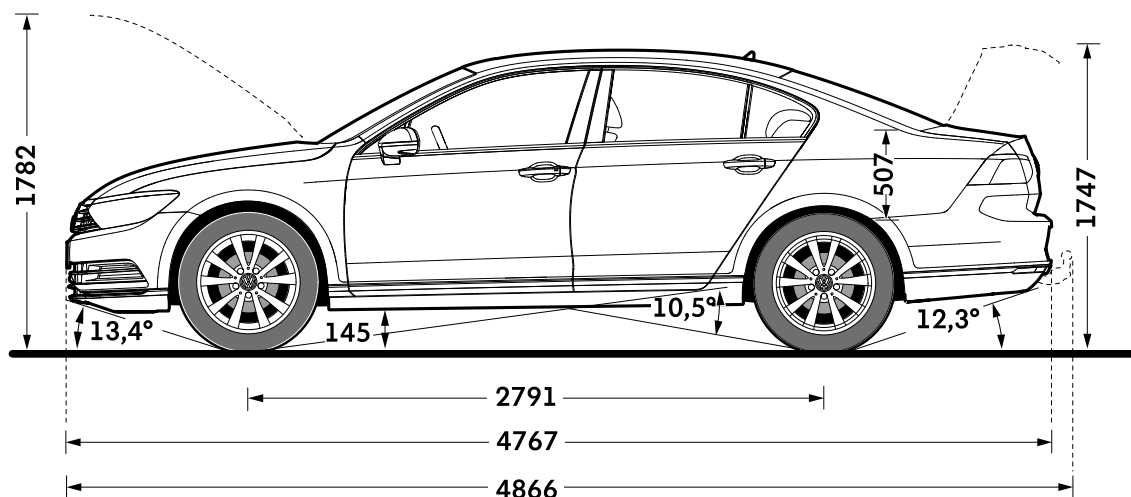

Passat Saloon dimensions

Volkswagen

Exterior dimensions

Exterior dimensions

Exterior dimensions	Passat Saloon
Length, mm	4767
Height - opened bonnet/floor, mm	1782
Height - opened boot/floor, mm	1747
Wheelbase, mm	2791
Turning circle, m	11.7

Exterior dimensions

Exterior dimensions	Passat Saloon
Width - including door mirrors, mm	2083
Width - excluding door mirrors, mm	1832
Height, mm	1456

Passat Saloon dimensions

Volkswagen

Exterior and interior dimensions

Exterior and interior dimensions

Width – opened front/rear doors, mm

Passat Saloon

3798/3685

Elbow width, front, mm

1506

Elbow width, rear, mm

1506

Maximum luggage capacity, litres VDA measuring method using 200 x 100 x 50mm blocks

With rear seats upright

586

With rear seats folded

1152

Interior dimensions

Interior dimensions

Effective headroom – front, mm (with sunroof)