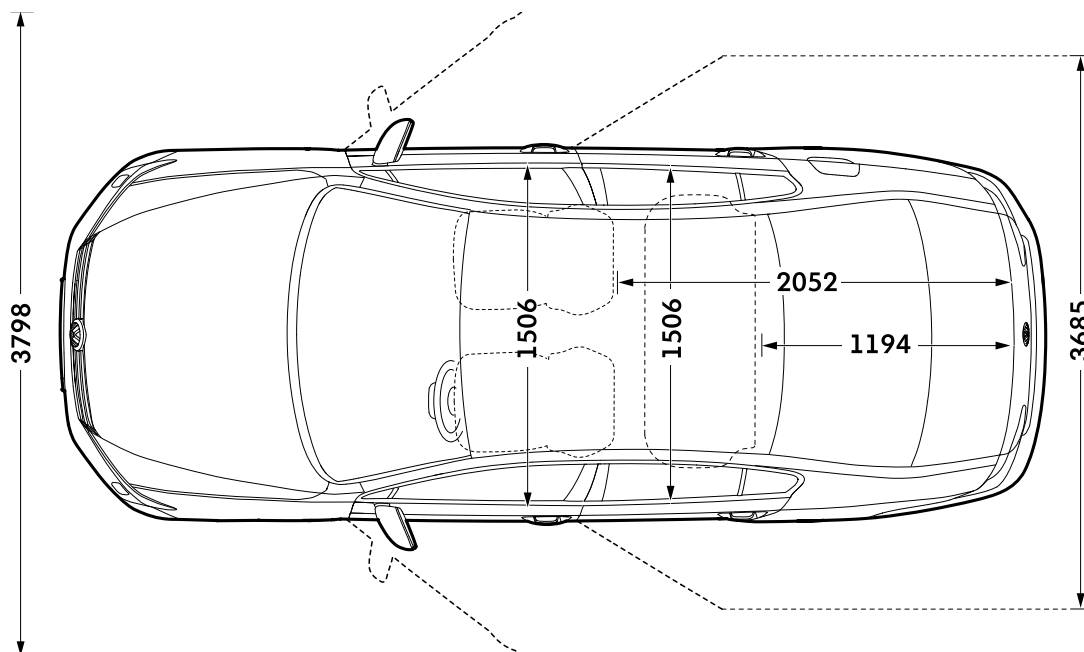

## Exterior dimensions

### Exterior dimensions

Exterior dimensions	Passat Saloon
Length, mm	4767
Height – opened bonnet/floor, mm	1782
Height – opened boot/floor, mm	1747
Wheelbase, mm	2791
Turning circle, m	11.7

### Exterior dimensions

Exterior dimensions	Passat Saloon
Width – including door mirrors, mm	2083
Width – excluding door mirrors, mm	1832
Height, mm	1456

Figures shown are for standard specification models. The addition of certain factory-fitted options and/or accessories may affect some of the dimensions shown.

## Exterior and interior dimensions