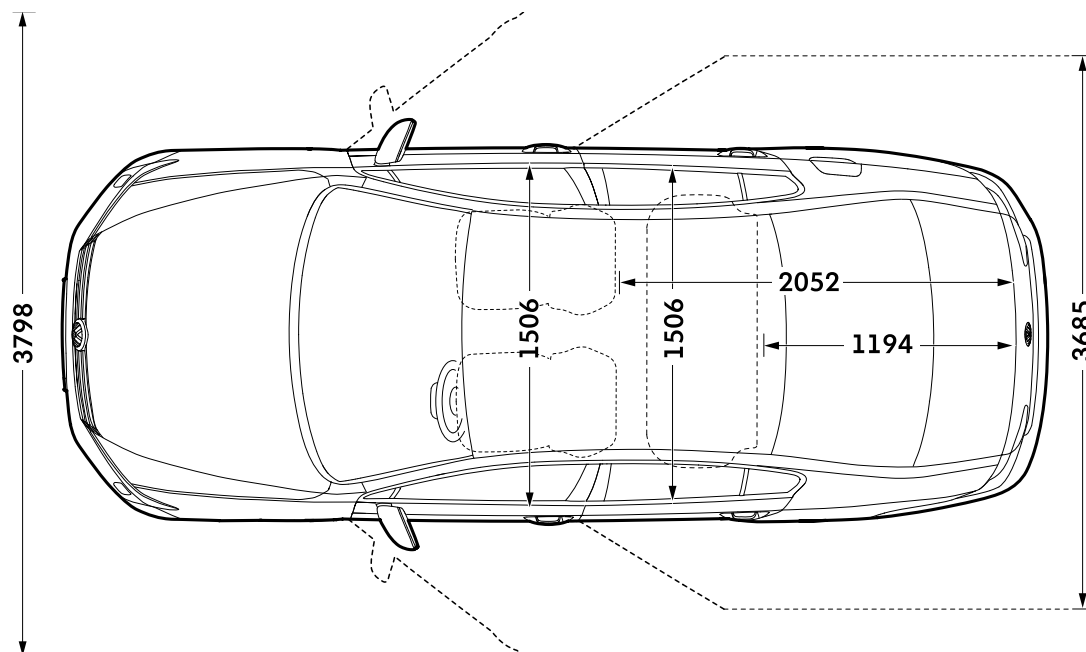

Passat Saloon dimensions

Volkswagen

Exterior dimensions

Exterior dimensions

Exterior dimensions	Passat Saloon
Length, mm	4767
Height - opened bonnet/floor, mm	1782
Height - opened boot/floor, mm	1747
Wheelbase, mm	2791
Turning circle, m	11.7

Exterior dimensions

Exterior dimensions	Passat Saloon
Width - including door mirrors, mm	2083
Width - excluding door mirrors, mm	1832
Height, mm	1456

Passat Saloon dimensions

Volkswagen

Exterior and interior dimensions

Exterior and interior dimensions

Width – opened front/rear doors, mm

Passat Saloon

3798/3685

Elbow width, front, mm

1506

Elbow width, rear, mm

1506

Maximum luggage capacity, litres VDA measuring method using 200 x 100 x 50mm blocks

With rear seats upright

586

With rear seats folded

1152

Interior dimensions

Interior dimensions

Effective headroom – front, mm (with sunroof)