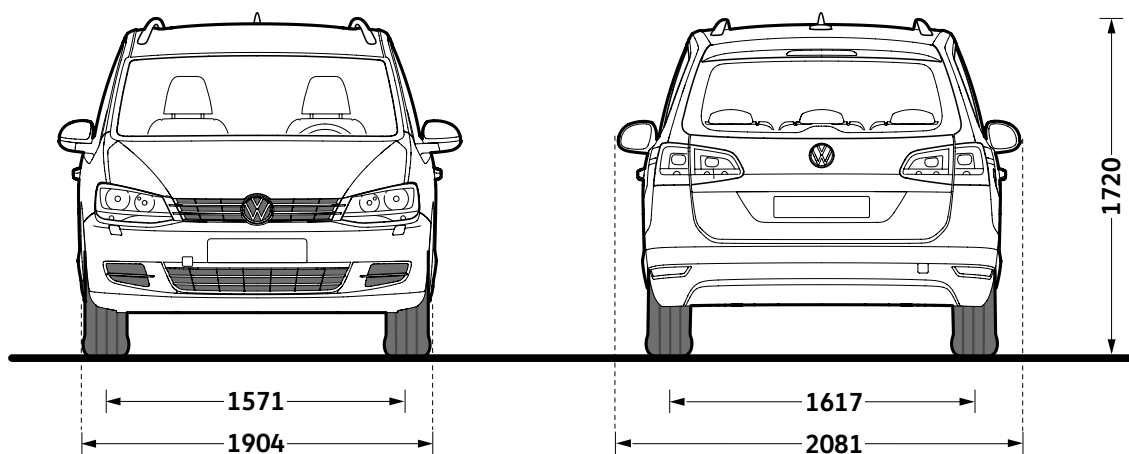

Sharan dimensions

Volkswagen

Exterior dimensions

Exterior dimensions

Exterior dimensions	Sharan
Length, mm	4854
Height - opened tailgate/floor, mm	2052
Wheelbase, mm	2920
Turning circle, m	11.9

Exterior dimensions

Exterior dimensions	Sharan
Width - including door mirrors, mm	2081
Width - excluding door mirrors, mm	1904
Height, mm	1720

Figures shown are for standard specification models. The addition of certain factory-fitted options and/or accessories may affect some of the dimensions shown.

Interior dimensions

Interior dimensions

	Sharan
Interior width, front, mm	1507
Interior width – rear 2nd row, mm	1578
Interior width – rear 3rd row, mm	1254

Luggage dimensions

Length – seats up, mm	1329
Length – seats down, mm	2088

Maximum luggage capacity, litres VDA measuring method using 200 x 100 x 50mm blocks

With rear seats upright	300
With rear seats folded	2297

Interior dimensions

	Sharan
Effective headroom – front, mm (with sunroof)	1077 (1059)
Effective headroom – rear 2nd row, mm (with sunroof)	973 (973)
Effective headroom – rear 3rd row, mm	945