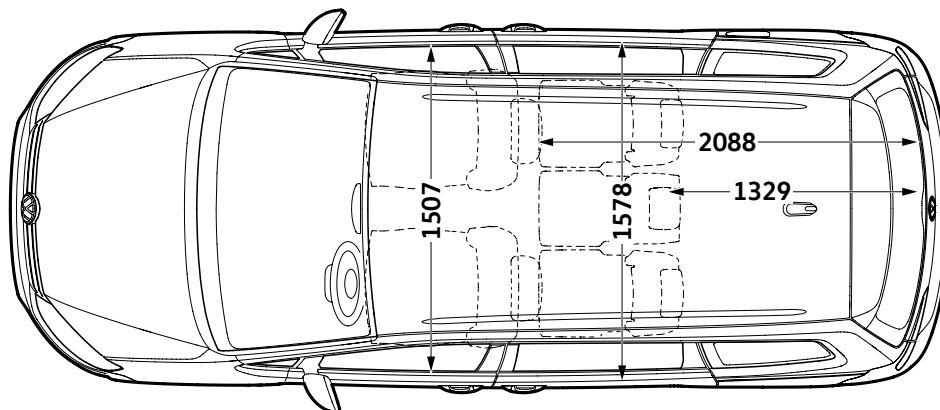

Sharan dimensions

Volkswagen

Exterior dimensions

Exterior dimensions

Exterior dimensions	Sharan
Length, mm	4854
Height - opened tailgate/floor, mm	2052
Wheelbase, mm	2920
Turning circle, m	11.9

Exterior dimensions

Exterior dimensions	Sharan
Width - including door mirrors, mm	2081
Width - excluding door mirrors, mm	1904
Height, mm	1720

Figures shown are for standard specification models. The addition of certain factory-fitted options and/or accessories may affect some of the dimensions shown.

Interior dimensions

Interior dimensions

	Sharan
Interior width, front, mm	1507
Interior width – rear 2nd row, mm	1578
Interior width – rear 3rd row, mm	1254

Luggage dimensions

Length – seats up, mm	1329
Length – seats down, mm	2088

Maximum luggage capacity, litres VDA measuring method using 200 x 100 x 50mm blocks

With rear seats upright	300
With rear seats folded	2297

Interior dimensions

	Sharan
Effective headroom – front, mm (with sunroof)	1077 (1059)
Effective headroom – rear 2nd row, mm (with sunroof)	973 (973)
Effective headroom – rear 3rd row, mm	945