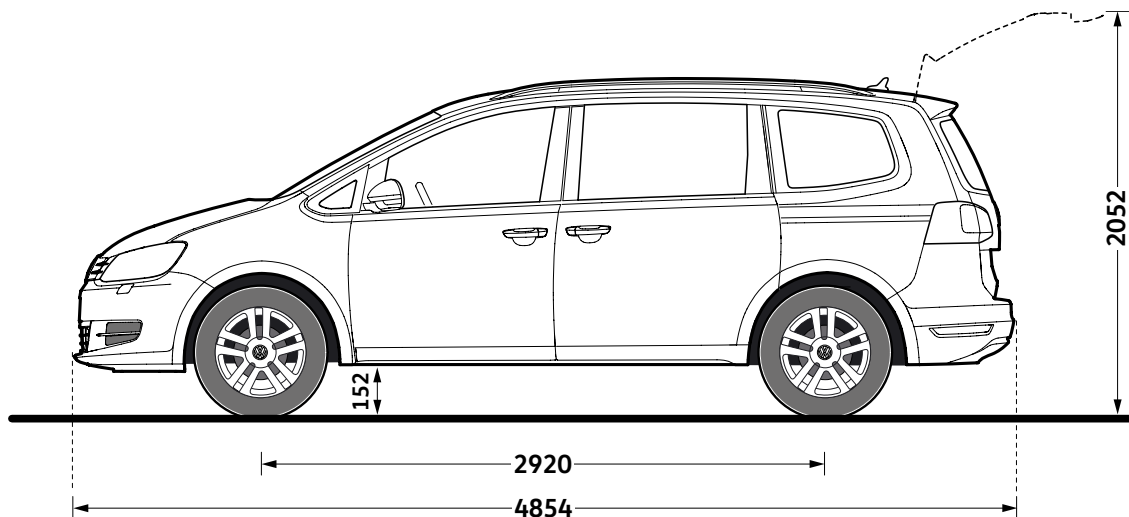

Sharan dimensions

Volkswagen

Exterior dimensions

Exterior dimensions

Exterior dimensions	Sharan
Length, mm	4854
Height - opened tailgate/floor, mm	2052
Wheelbase, mm	2920
Turning circle, m	11.9

Exterior dimensions

Exterior dimensions	Sharan
Width - including door mirrors, mm	2081
Width - excluding door mirrors, mm	1904
Height, mm	1720

Figures shown are for standard specification models. The addition of certain factory-fitted options and/or accessories may affect some of the dimensions shown.

Interior dimensions

Interior dimensions

	Sharan
Interior width, front, mm	1507
Interior width – rear 2nd row, mm	1578
Interior width – rear 3rd row, mm	1254

Luggage dimensions

Length – seats up, mm	1329
Length – seats down, mm	2088

Maximum luggage capacity, litres VDA measuring method using 200 x 100 x 50mm blocks

With rear seats upright	300
With rear seats folded	2297

Interior dimensions

	Sharan
Effective headroom – front, mm (with sunroof)	1077 (1059)
Effective headroom – rear 2nd row, mm (with sunroof)	973 (973)
Effective headroom – rear 3rd row, mm	945