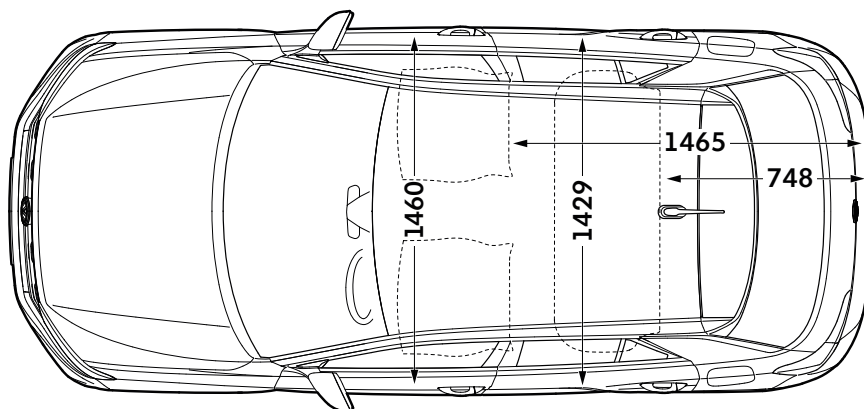

## Exterior dimensions

### Exterior dimensions

Exterior dimensions	New T-Cross
Width - including door mirrors, mm	1799
Height - maximum, mm	1584

Figures shown are for standard specification models. The addition of certain factory-fitted options and/or accessories may affect some of the dimensions shown. Please note: illustrations shown may not necessarily reflect UK specification.

# New T-Cross dimensions

Volkswagen

## Interior dimensions