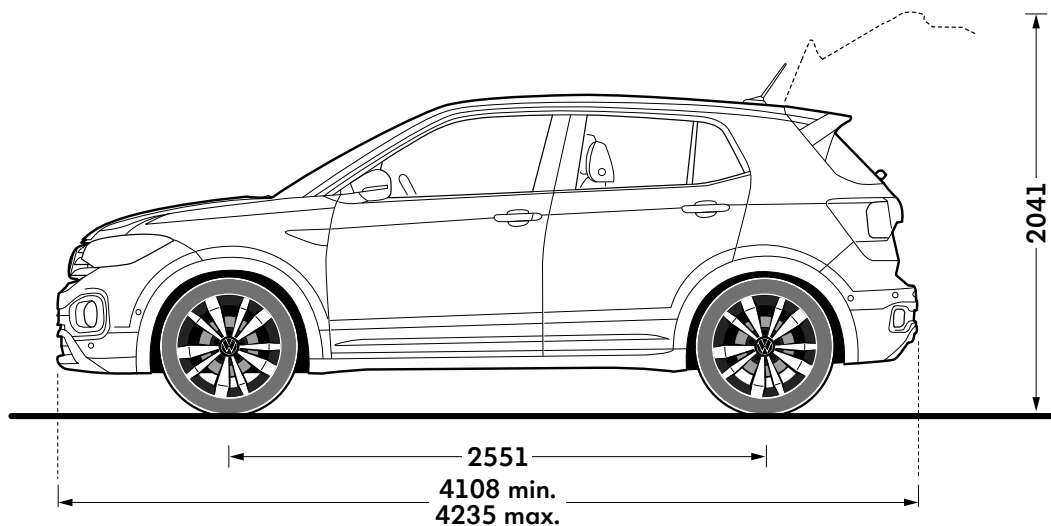

# New T-Cross dimensions

Volkswagen

## Exterior dimensions

### Exterior dimensions

Exterior dimensions	New T-Cross
Length - minimum/maximum, mm	4108/4235
Height - opened tailgate/floor, mm	2041
Wheelbase, mm	2551
Turning circle, m	10.6

### Exterior dimensions

Exterior dimensions	New T-Cross
Width - including door mirrors, mm	1799
Height - maximum, mm	1584

Figures shown are for standard specification models. The addition of certain factory-fitted options and/or accessories may affect some of the dimensions shown. Please note: illustrations shown may not necessarily reflect UK specification.