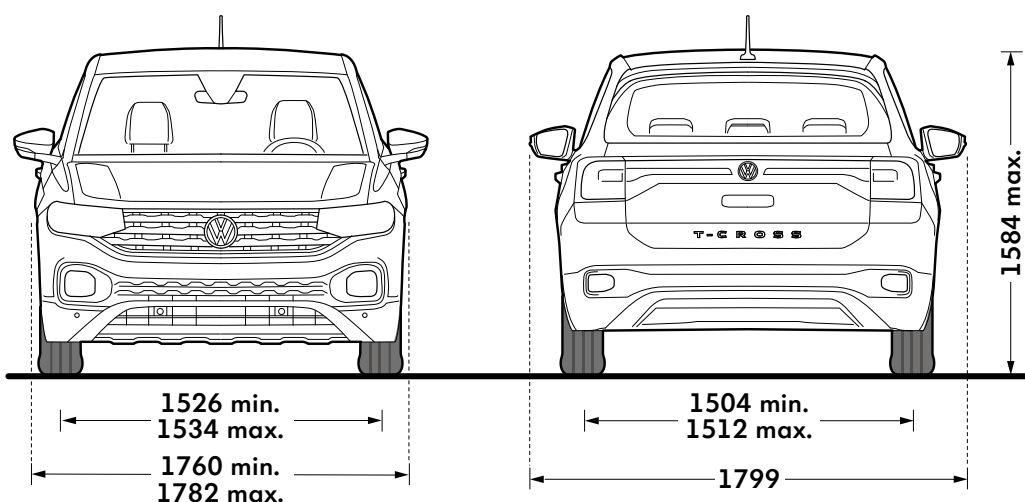

# New T-Cross dimensions

Volkswagen

## Exterior dimensions

### Exterior dimensions

Exterior dimensions	New T-Cross
Length - minimum/maximum, mm	4108/4235
Height - opened tailgate/floor, mm	2041
Wheelbase, mm	2551
Turning circle, m	10.6

### Exterior dimensions

Exterior dimensions	New T-Cross
Width - including door mirrors, mm	1799
Height - maximum, mm	1584

Figures shown are for standard specification models. The addition of certain factory-fitted options and/or accessories may affect some of the dimensions shown. Please note: illustrations shown may not necessarily reflect UK specification.