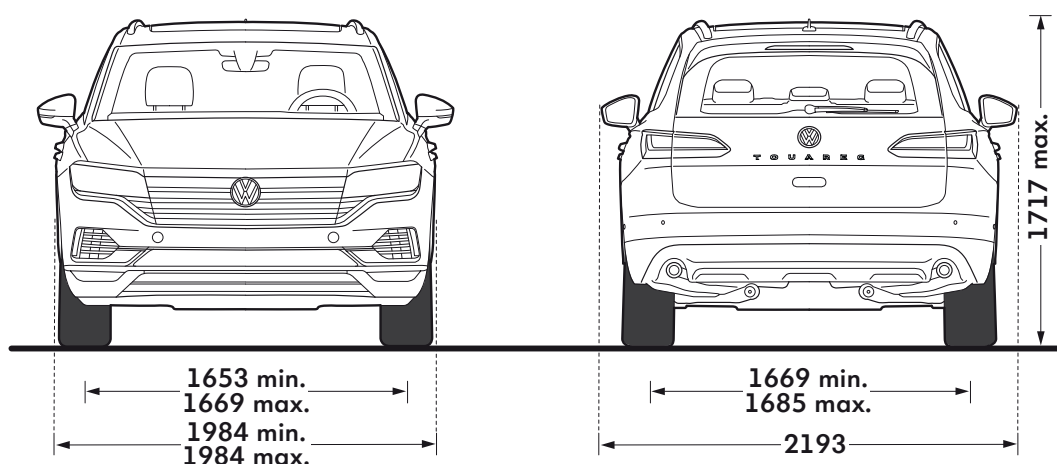

New Touareg dimensions

Volkswagen

Exterior dimensions

Exterior dimensions

Exterior dimensions	New Touareg
Length - minimum/maximum, mm	4878/5008
Height - opened tailgate/floor, mm	2131
Wheelbase, mm	2904
Turning circle, m	12.19

Exterior dimensions

Exterior dimensions	New Touareg
Width - including door mirrors, mm	2193
Width - excluding door mirrors minimum/maximum, mm	1984/1984
Height - maximum, mm	1717

Figures shown are for standard specification models. The addition of certain factory-fitted options and/or accessories may affect some of the dimensions shown.

New Touareg dimensions

Volkswagen

Interior dimensions

Interior dimensions

Interior width, front, mm

New Touareg

1584

Interior width, rear, mm

New Touareg

1049 (1049)

Effective headroom – rear, mm

990