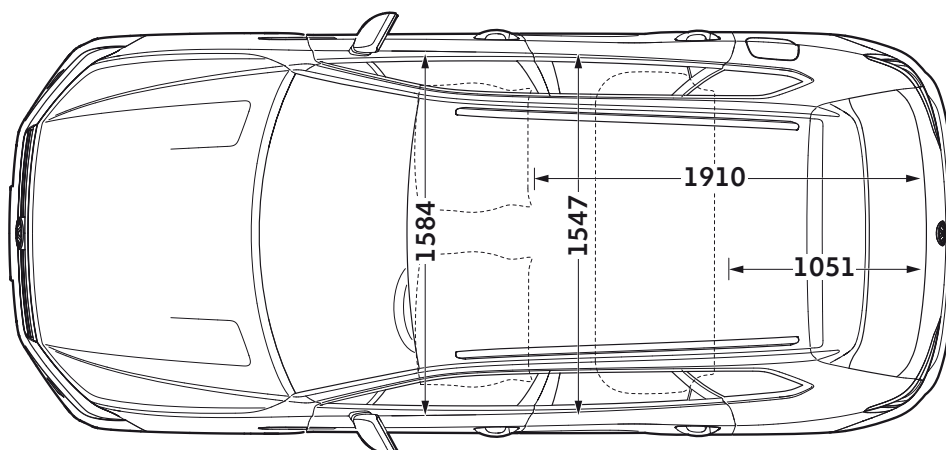

New Touareg dimensions

Volkswagen

Exterior dimensions

Exterior dimensions

Exterior dimensions	New Touareg
Length - minimum/maximum, mm	4878/5008
Height - opened tailgate/floor, mm	2131
Wheelbase, mm	2904
Turning circle, m	12.19

Exterior dimensions

Exterior dimensions	New Touareg
Width - including door mirrors, mm	2193
Width - excluding door mirrors minimum/maximum, mm	1984/1984
Height - maximum, mm	1717

Figures shown are for standard specification models. The addition of certain factory-fitted options and/or accessories may affect some of the dimensions shown.

New Touareg dimensions

Volkswagen

Interior dimensions

Interior dimensions

Interior width, front, mm

New Touareg

1584

Interior width, rear, mm

New Touareg

1049 (1049)

Effective headroom – rear, mm

990