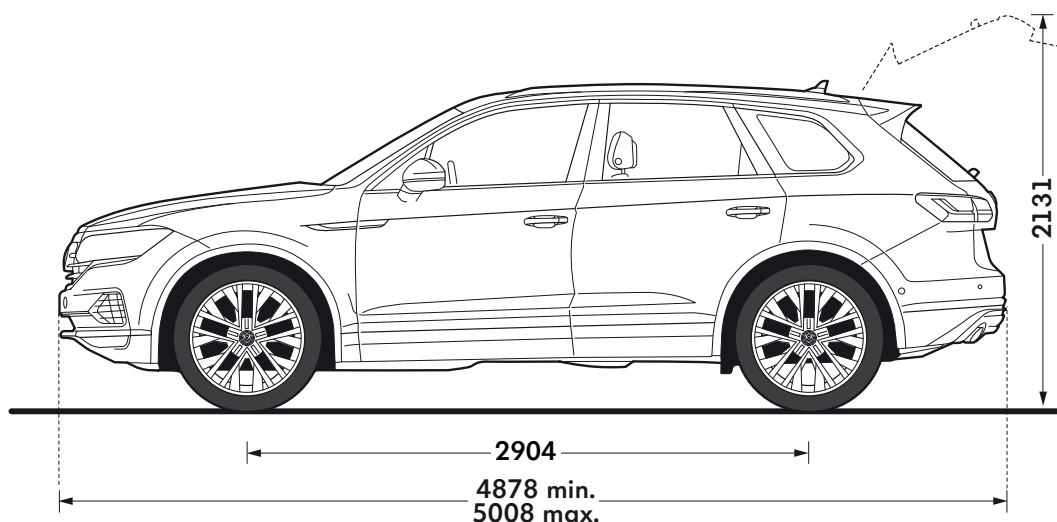

New Touareg dimensions

Volkswagen

Exterior dimensions

Exterior dimensions

Exterior dimensions	New Touareg
Length - minimum/maximum, mm	4878/5008
Height - opened tailgate/floor, mm	2131
Wheelbase, mm	2904
Turning circle, m	12.19

Exterior dimensions

Exterior dimensions	New Touareg
Width - including door mirrors, mm	2193
Width - excluding door mirrors minimum/maximum, mm	1984/1984
Height - maximum, mm	1717

Figures shown are for standard specification models. The addition of certain factory-fitted options and/or accessories may affect some of the dimensions shown.

New Touareg dimensions

Volkswagen

Interior dimensions

Interior dimensions

Interior width, front, mm

New Touareg

1584

Interior width, rear, mm

New Touareg

1049 (1049)

Effective headroom – rear, mm

990