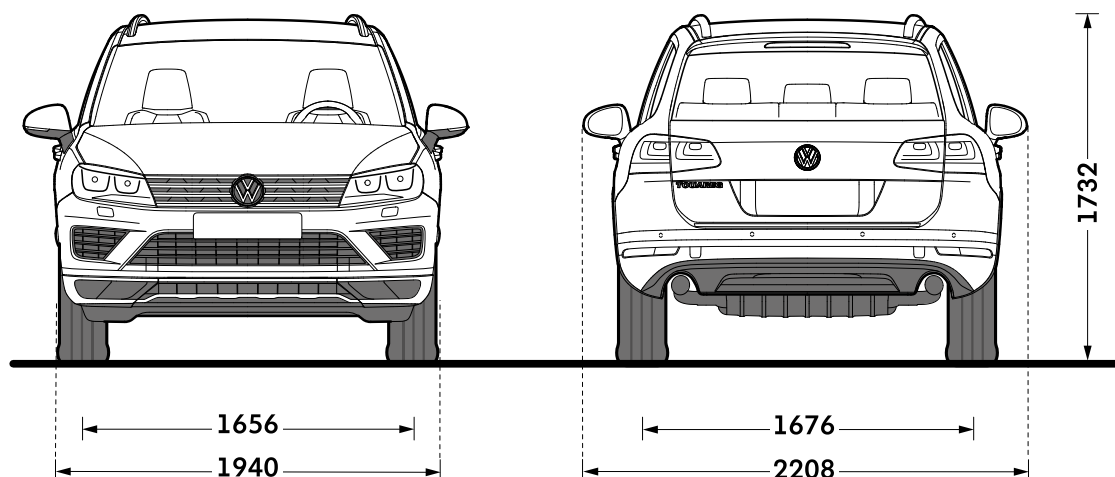

# Touareg dimensions

Volkswagen

## Exterior dimensions

### Exterior dimensions

Exterior dimensions	Touareg
Length, mm	4801
Height - opened bonnet/floor, mm	1923
Height - opened tailgate/floor, mm	2096
Wheelbase, mm	2893
Turning circle, m	11.9 approx.

### Exterior dimensions

Exterior dimensions	Touareg
Width - including door mirrors, mm	2208
Width - excluding door mirrors, mm	1940
Height - including roof rails, mm	1732

Figures shown are for standard specification models. The addition of certain factory-fitted options and/or accessories may affect some of the dimensions shown.