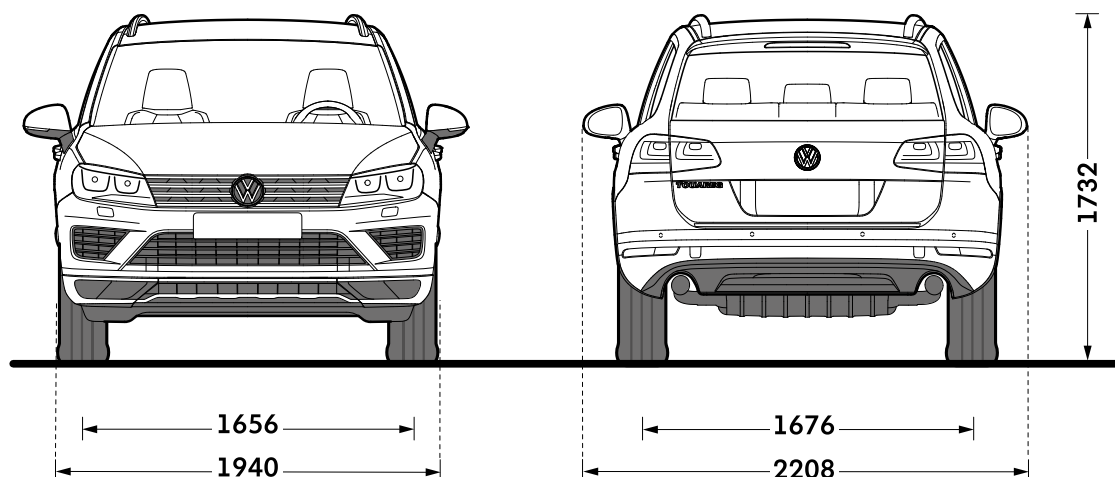

Touareg dimensions

Volkswagen

Exterior dimensions

Exterior dimensions

Length, mm

Touareg

Height - opened bonnet/floor, mm

Height - opened tailgate/floor, mm

Wheelbase, mm

Turning circle, m

4801

1923

2096

2893

11.9 approx.

Exterior dimensions

Width - including door mirrors, mm

Width - excluding door mirrors, mm

Height - including roof rails, mm

Touareg

2208

1940

1732

Touareg dimensions

Volkswagen

Exterior and interior dimensions

Exterior and interior dimensions

Touareg

Width – opened front/rear doors, mm	3881/3708
Elbow width, front, mm	1549
Elbow width, rear, mm	1511

Maximum luggage capacity, litres VDA measuring method using 200 x 100 x 50mm blocks