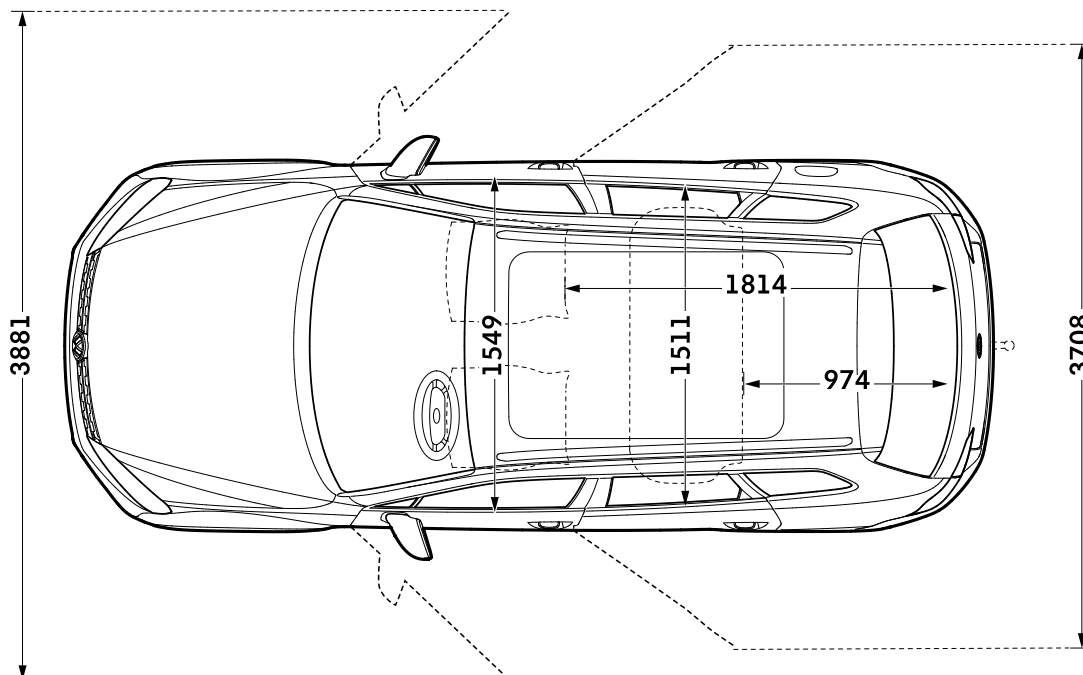

Touareg dimensions

Exterior and interior dimensions

Volkswagen

Exterior and interior dimensions

Touareg

Width – opened front/rear doors, mm

3881/3708

Elbow width, front, mm

1549

Elbow width, rear, mm

1511

Maximum luggage capacity, litres VDA measuring method using 200 x 100 x 50mm blocks

Capacity – rear seats upright

580-679

Capacity – rear seats folded

1642