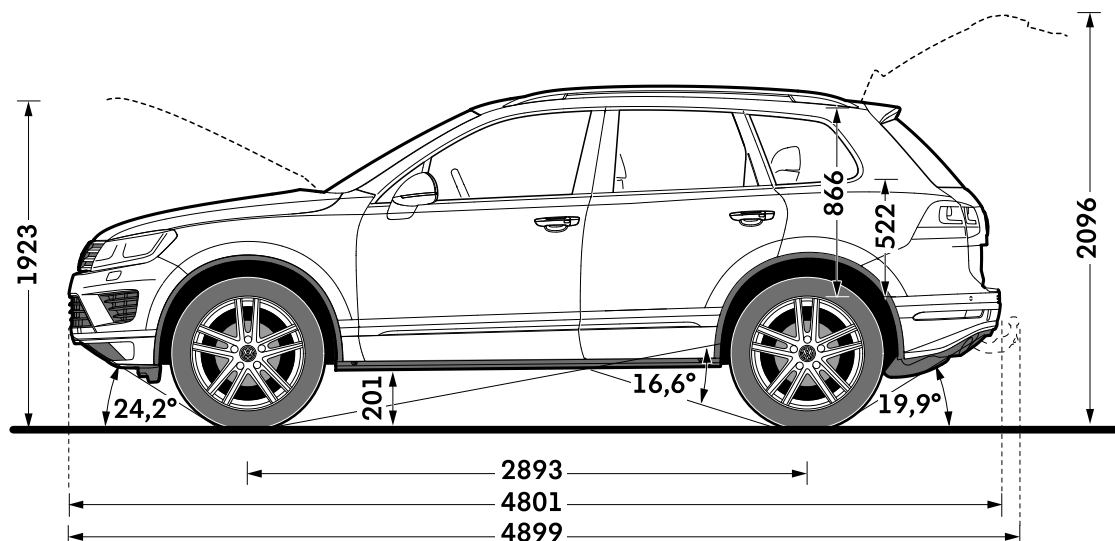

# Touareg dimensions

Volkswagen

## Exterior dimensions

### Exterior dimensions

Exterior dimensions	Touareg
Length, mm	4801
Height - opened bonnet/floor, mm	1923
Height - opened tailgate/floor, mm	2096
Wheelbase, mm	2893
Turning circle, m	11.9 approx.

### Exterior dimensions

Exterior dimensions	Touareg
Width - including door mirrors, mm	2208
Width - excluding door mirrors, mm	1940
Height - including roof rails, mm	1732

Figures shown are for standard specification models. The addition of certain factory-fitted options and/or accessories may affect some of the dimensions shown.