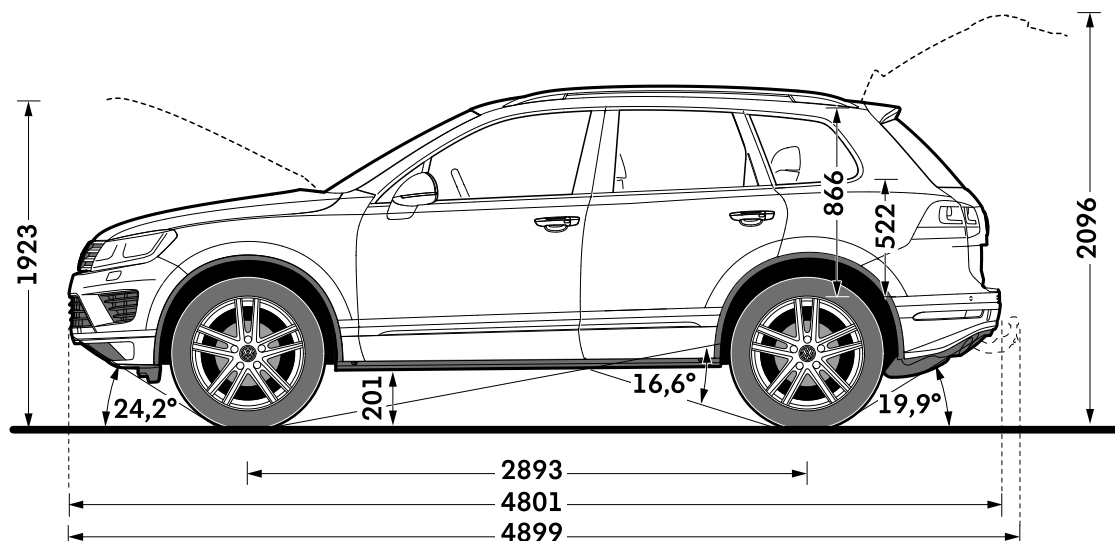

Touareg dimensions

Volkswagen

Exterior dimensions

Exterior dimensions

Length, mm

Touareg

Height - opened bonnet/floor, mm

Height - opened tailgate/floor, mm

Wheelbase, mm

Turning circle, m

4801

1923

2096

2893

11.9 approx.

Exterior dimensions

Width - including door mirrors, mm

Width - excluding door mirrors, mm

Height - including roof rails, mm

Touareg

2208

1940

1732

Touareg dimensions

Volkswagen

Exterior and interior dimensions

Exterior and interior dimensions

Touareg

Width – opened front/rear doors, mm	3881/3708
Elbow width, front, mm	1549
Elbow width, rear, mm	1511

Maximum luggage capacity, litres VDA measuring method using 200 x 100 x 50mm blocks