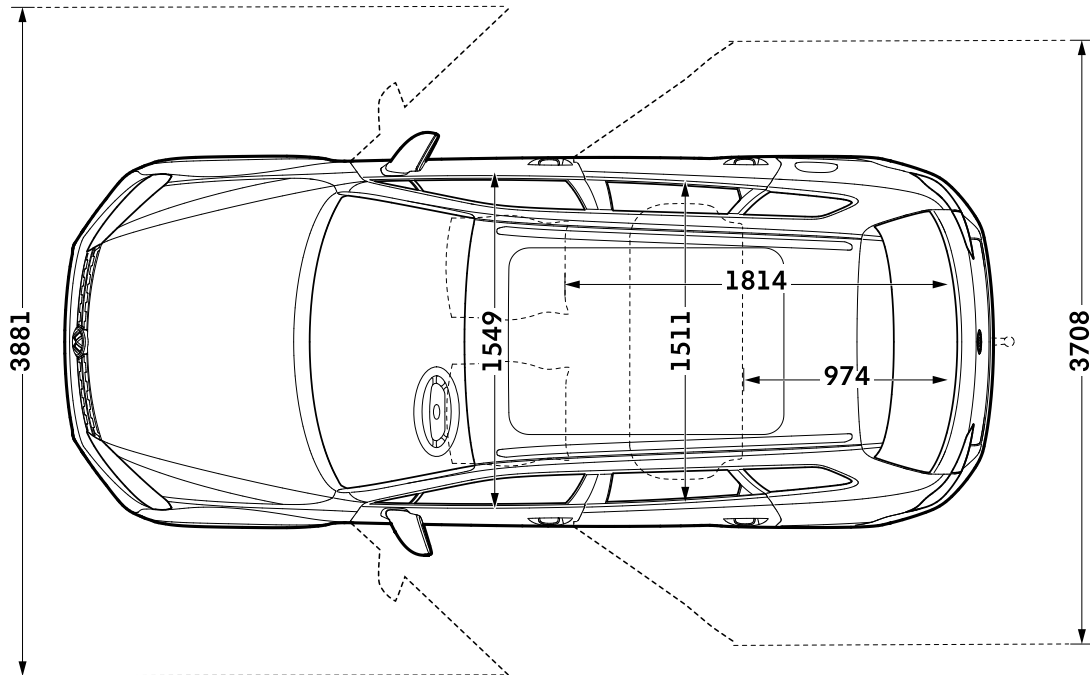

Wheelbase, mm

Turning circle, m

4801

1923

2096

2893

11.9 approx.

Exterior dimensions

Width - including door mirrors, mm

Width - excluding door mirrors, mm

Height - including roof rails, mm

Touareg

2208

1940

1732

Touareg dimensions

Volkswagen

Exterior and interior dimensions

Exterior and interior dimensions

Touareg

Width – opened front/rear doors, mm	3881/3708
Elbow width, front, mm	1549
Elbow width, rear, mm	1511

Maximum luggage capacity, litres VDA measuring method using 200 x 100 x 50mm blocks

Capacity – rear seats upright	580-679
Capacity – rear seats folded	1642

Interior dimensions

Interior dimensions

Touareg

Effective headroom – front, mm (with sunroof)	1005 (1014)
Effective headroom – rear, mm (with sunroof)	989 (984)
Legroom, front, mm	1052
Legroom, rear, mm	931