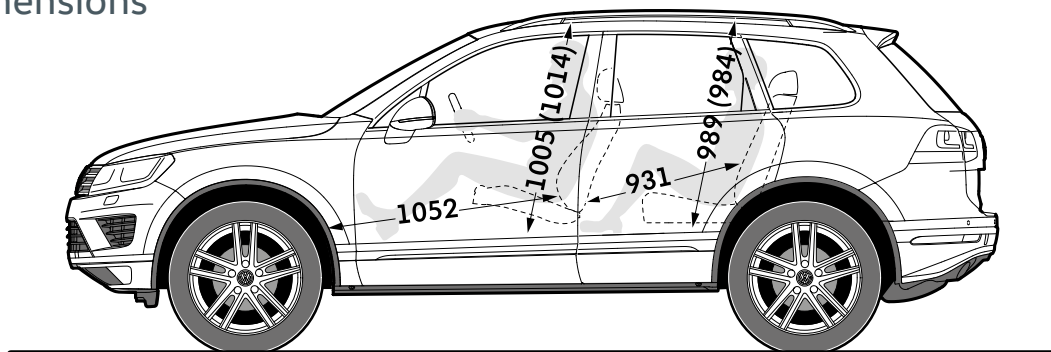

Interior dimensions

Interior dimensions

Touareg

Effective headroom – front, mm (with sunroof)	1005 (1014)
Effective headroom – rear, mm (with sunroof)	989 (984)
Legroom, front, mm	1052
Legroom, rear, mm	931

Figures shown are for standard specification models. The addition of certain factory-fitted options and/or accessories may affect some of the dimensions shown.