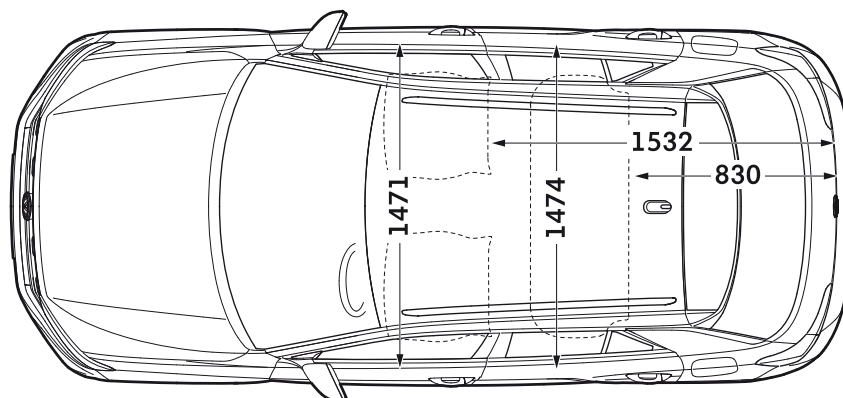

## Exterior dimensions

### Exterior dimensions

	New T-Roc
Width - including door mirrors, mm	1992
Height - max., mm	1573 [1572]

[ ] 4Motion models.

Figures shown are for standard specification models. The addition of certain factory-fitted options and/or accessories may affect some of the dimensions shown.

## Interior dimensions