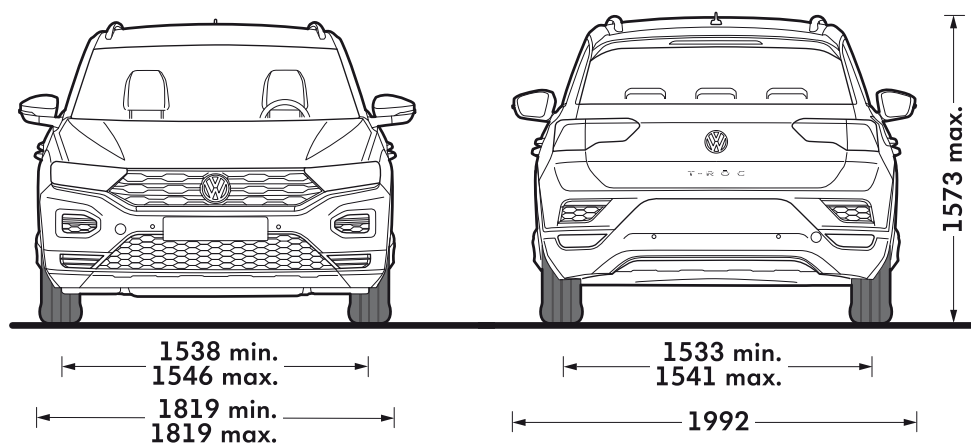

# New T-Roc dimensions

Volkswagen

## Exterior dimensions

### Exterior dimensions

	New T-Roc
Length - min., mm	4234
Height - opened tailgate/floor, mm	2089
Wheelbase, mm	2590 [2593]
Turning circle, m	11.1

[ ] 4Motion models.

### Exterior dimensions

	New T-Roc
Width - including door mirrors, mm	1992
Height - max., mm	1573 [1572]

[ ] 4Motion models.

Figures shown are for standard specification models. The addition of certain factory-fitted options and/or accessories may affect some of the dimensions shown.