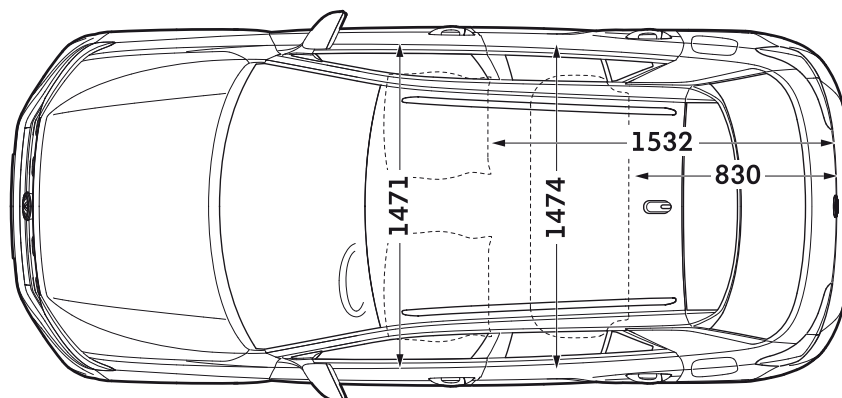

## Exterior dimensions

### Exterior dimensions

	New T-Roc
Width - including door mirrors, mm	1992
Height - max., mm	1573 [1572]

[ ] 4Motion models.

Figures shown are for standard specification models. The addition of certain factory-fitted options and/or accessories may affect some of the dimensions shown.

## Interior dimensions

### Interior dimensions

Interior width – front, mm