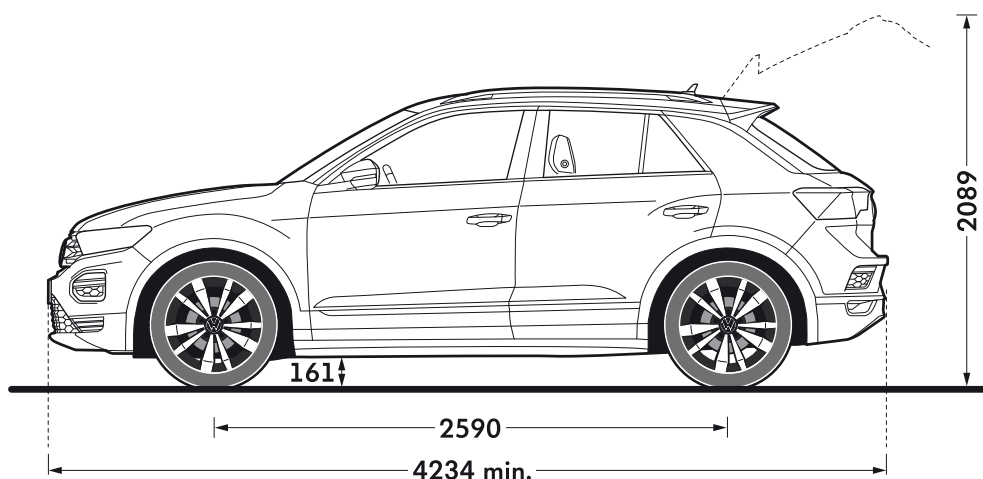

# New T-Roc dimensions

Volkswagen

## Exterior dimensions

### Exterior dimensions

	New T-Roc
Length - min., mm	4234
Height - opened tailgate/floor, mm	2089
Wheelbase, mm	2590 [2593]
Turning circle, m	11.1

[ ] 4Motion models.

### Exterior dimensions

	New T-Roc
Width - including door mirrors, mm	1992
Height - max., mm	1573 [1572]

[ ] 4Motion models.

Figures shown are for standard specification models. The addition of certain factory-fitted options and/or accessories may affect some of the dimensions shown.