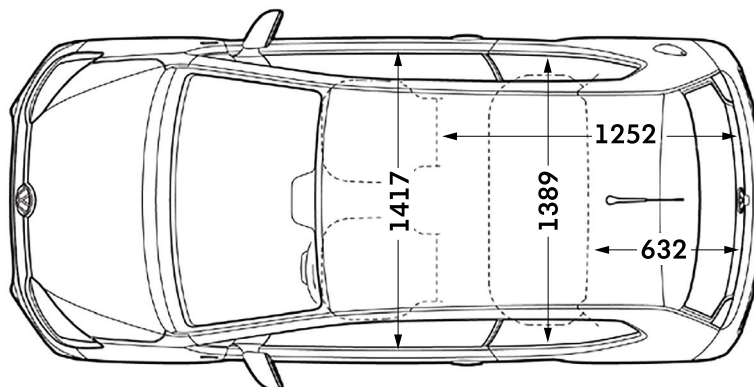

New up! dimensions – 3-door

Volkswagen

Exterior dimensions

Exterior dimensions

Exterior dimensions	New up!
Length, mm	3600
Height – opened tailgate/floor, mm	1990
Wheelbase, mm	2407
Turning circle, m	9.8

Exterior dimensions

Exterior dimensions	New up!
Width – including door mirrors, mm	1910
Width – excluding door mirrors, mm	1641
Height, mm	1504

Figures shown are for standard specification models. The addition of certain factory-fitted options and/or accessories may affect some of the dimensions shown.

New up! dimensions – 3-door

Volkswagen

Interior dimensions

Interior dimensions

Interior width, front, mm

Interior width, rear, mm

New up!

1417

1389

Maximum luggage capacity, litres VDA measuring method using 200 x 100 x 50mm blocks

With rear seats upright, mm

With rear seats folded, mm

251

959

Interior dimensions

Effective headroom – front, mm (with sunroof)