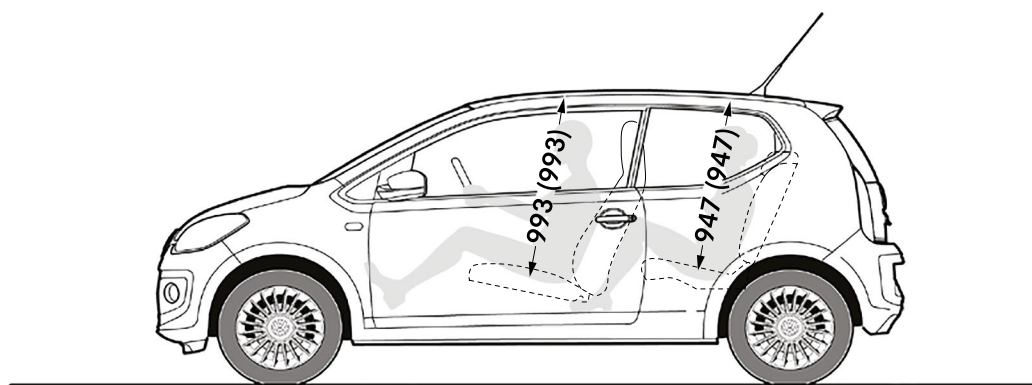

Maximum luggage capacity, litres VDA measuring method using 200 x 100 x 50mm blocks

With rear seats upright, mm

With rear seats folded, mm

251

959

Interior dimensions

Effective headroom – front, mm (with sunroof)

Effective headroom – rear, mm (with sunroof)

New up!

993 (993)

947 (947)