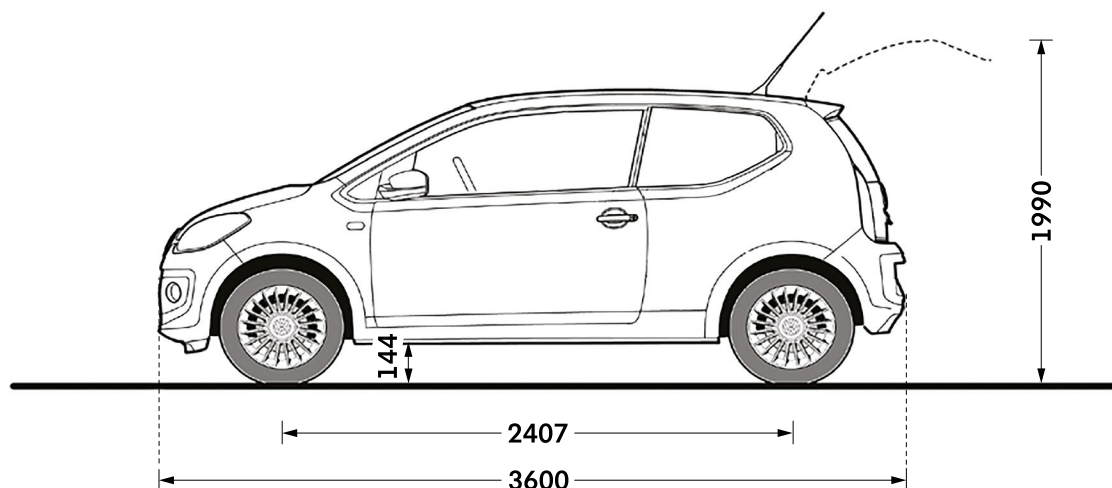

New up! dimensions – 3-door

Volkswagen

Exterior dimensions

Exterior dimensions

Exterior dimensions	New up!
Length, mm	3600
Height – opened tailgate/floor, mm	1990
Wheelbase, mm	2407
Turning circle, m	9.8

Exterior dimensions

Exterior dimensions	New up!
Width – including door mirrors, mm	1910
Width – excluding door mirrors, mm	1641
Height, mm	1504

Figures shown are for standard specification models. The addition of certain factory-fitted options and/or accessories may affect some of the dimensions shown.

1389

Maximum luggage capacity, litres VDA measuring method using 200 x 100 x 50mm blocks

With rear seats upright, mm

With rear seats folded, mm

251

959

Interior dimensions

Effective headroom – front, mm (with sunroof)

Effective headroom – rear, mm (with sunroof)

New up!

993 (993)

947 (947)