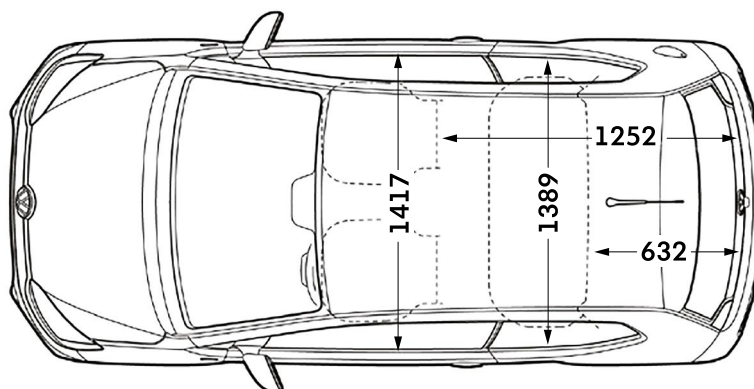

### Exterior dimensions

Exterior dimensions	New up!
Length, mm	3600
Height – opened tailgate/floor, mm	1990
Wheelbase, mm	2407
Turning circle, m	9.8

### Exterior dimensions

Exterior dimensions	New up!
Width – including door mirrors, mm	1910
Width – excluding door mirrors, mm	1641
Height, mm	1504

Figures shown are for standard specification models. The addition of certain factory-fitted options and/or accessories may affect some of the dimensions shown.

# New up! dimensions – 3-door

Volkswagen

## Interior dimensions