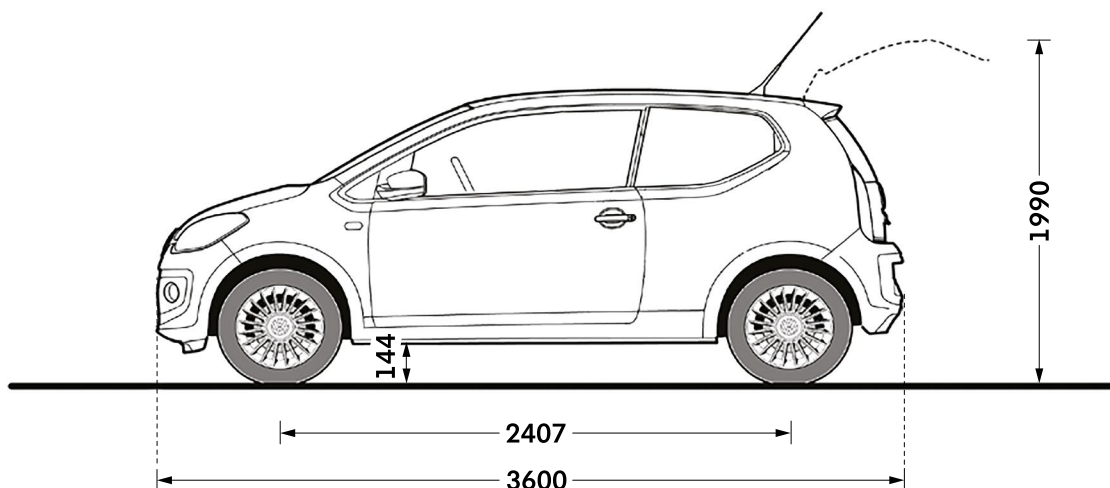

# New up! dimensions – 3-door

Volkswagen

## Exterior dimensions

### Exterior dimensions

Exterior dimensions	New up!
Length, mm	3600
Height – opened tailgate/floor, mm	1990
Wheelbase, mm	2407
Turning circle, m	9.8

### Exterior dimensions

Exterior dimensions	New up!
Width – including door mirrors, mm	1910
Width – excluding door mirrors, mm	1641
Height, mm	1504

Figures shown are for standard specification models. The addition of certain factory-fitted options and/or accessories may affect some of the dimensions shown.