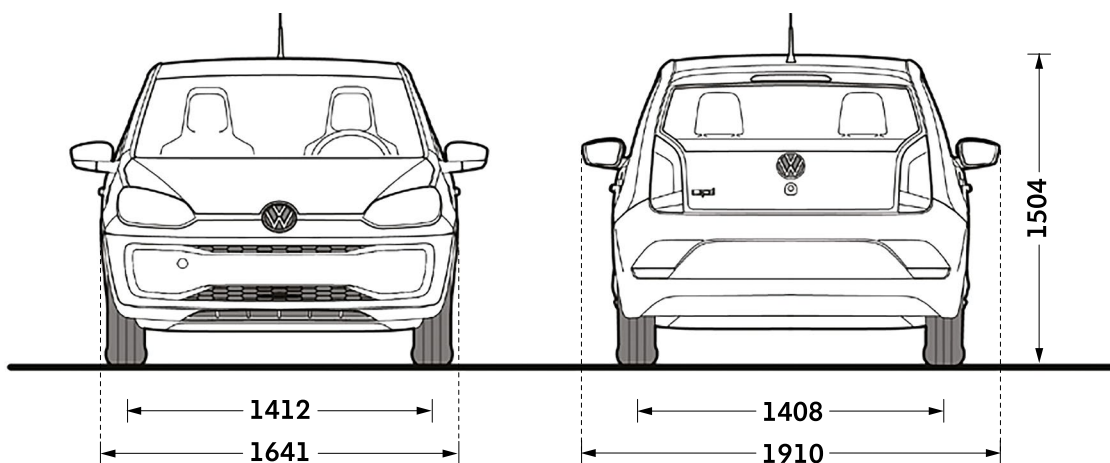

# New up! dimensions – 3-door

Volkswagen

## Exterior dimensions

### Exterior dimensions

Exterior dimensions	New up!
Length, mm	3600
Height – opened tailgate/floor, mm	1990
Wheelbase, mm	2407
Turning circle, m	9.8

### Exterior dimensions

Exterior dimensions	New up!
Width – including door mirrors, mm	1910
Width – excluding door mirrors, mm	1641
Height, mm	1504

Figures shown are for standard specification models. The addition of certain factory-fitted options and/or accessories may affect some of the dimensions shown.