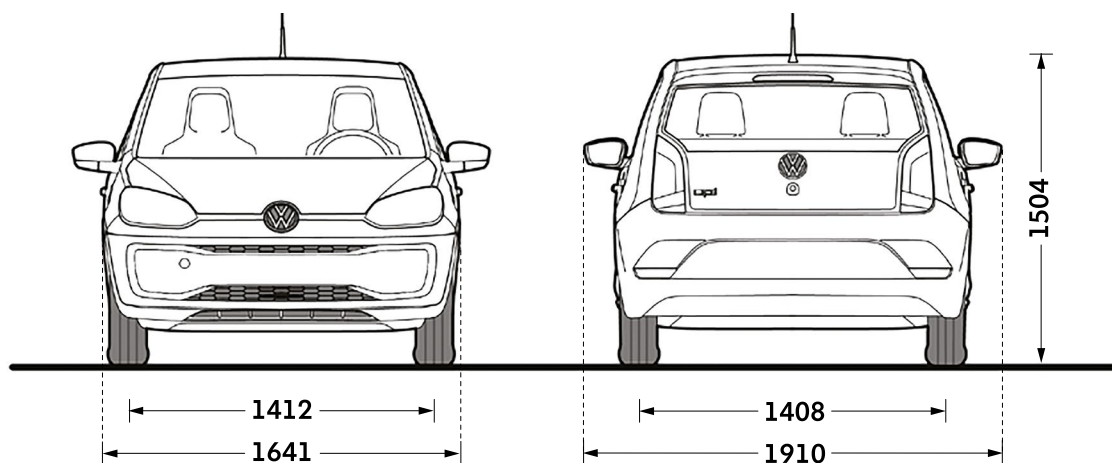

New up! dimensions – 3-door

Volkswagen

Exterior dimensions

Exterior dimensions

Exterior dimensions	New up!
Length, mm	3600
Height – opened tailgate/floor, mm	1990
Wheelbase, mm	2407
Turning circle, m	9.8

Exterior dimensions

Exterior dimensions	New up!
Width – including door mirrors, mm	1910
Width – excluding door mirrors, mm	1641
Height, mm	1504

Figures shown are for standard specification models. The addition of certain factory-fitted options and/or accessories may affect some of the dimensions shown.

New up! dimensions – 3-door

Volkswagen

Interior dimensions

Interior dimensions

Interior width, front, mm

Interior width, rear, mm

New up!

1417

1389

Maximum luggage capacity, litres VDA measuring method using 200 x 100 x 50mm blocks

With rear seats upright, mm

With rear seats folded, mm

251

959

Interior dimensions

Effective headroom – front, mm (with sunroof)