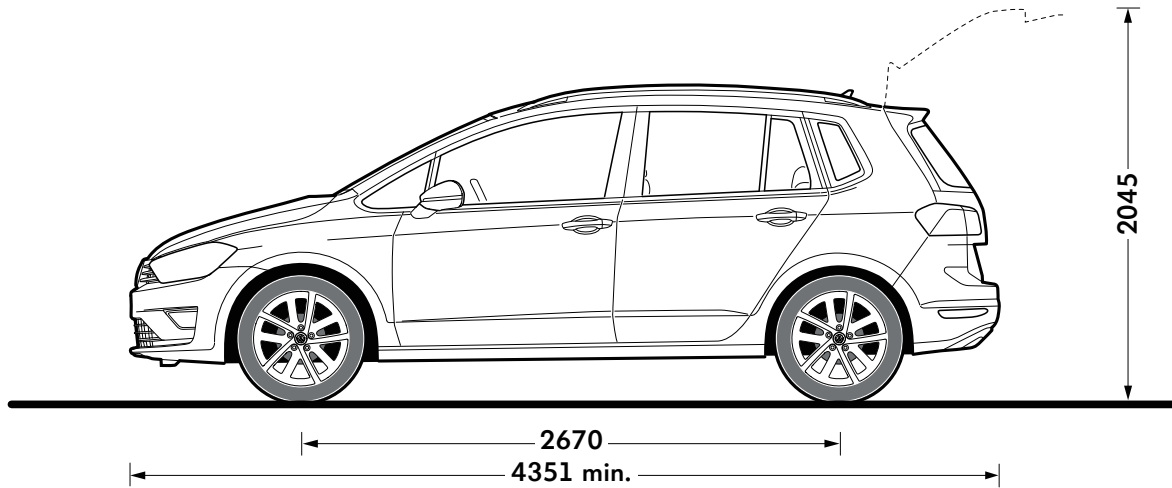

Golf SV dimensions

Exterior dimensions

Exterior dimensions

	New Golf SV
Length - minimum, mm	4351
Height - opened tailgate/floor, mm	2045
Wheelbase, mm	2670
Turning circle, m	11.1

Exterior dimensions

	New Golf SV
Width - including door mirrors, mm	2050
Height - maximum, mm	1613

Figures shown are for standard specification models. The addition of certain factory-fitted options and/or accessories may affect some of the dimensions shown.

Golf SV dimensions

Interior dimensions

Interior dimensions

Interior width - front, mm

New Golf SV

1488

Interior width - rear, mm

1477

Maximum luggage capacity, litres VDA measuring method using 200 x 100 x 50mm blocks

With rear seats upright and rear bench forward

590

With rear seats folded and rear bench forward

1520

Interior dimensions

Effective headroom - front maximum, mm (with sunroof)

New Golf SV

1059 (1059)

Effective headroom - rear, mm (with sunroof)

1008 (980)