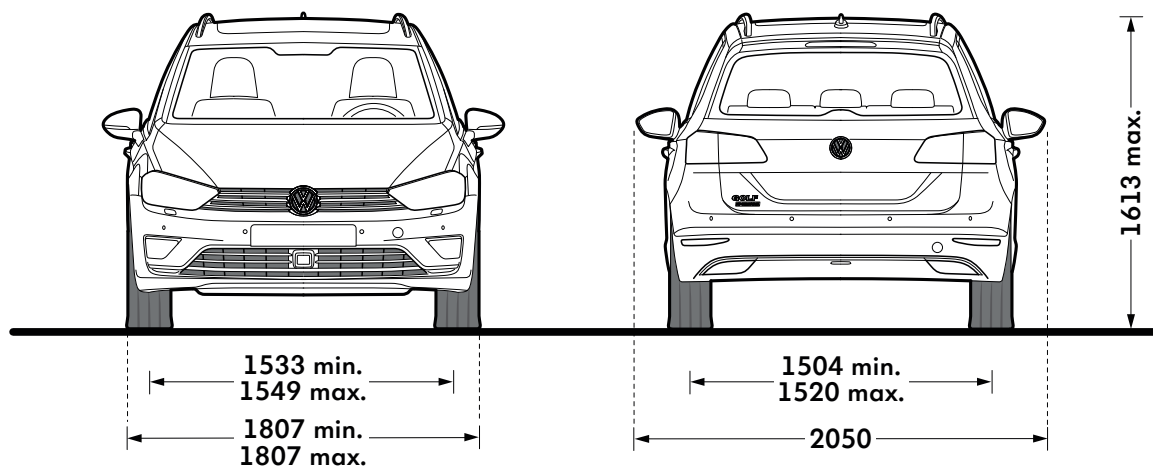

Golf SV dimensions

Exterior dimensions

Exterior dimensions

	New Golf SV
Length - minimum, mm	4351
Height - opened tailgate/floor, mm	2045
Wheelbase, mm	2670
Turning circle, m	11.1

Exterior dimensions

	New Golf SV
Width - including door mirrors, mm	2050
Height - maximum, mm	1613

Figures shown are for standard specification models. The addition of certain factory-fitted options and/or accessories may affect some of the dimensions shown.

Golf SV dimensions

Interior dimensions

Interior dimensions

Interior width - front, mm

New Golf SV

1488

Interior width - rear, mm

1477

Maximum luggage capacity, litres VDA measuring method using 200 x 100 x 50mm blocks

With rear seats upright and rear bench forward

590

With rear seats folded and rear bench forward

1520

Interior dimensions

Effective headroom - front maximum, mm (with sunroof)

New Golf SV

1059 (1059)

Effective headroom - rear, mm (with sunroof)

1008 (980)