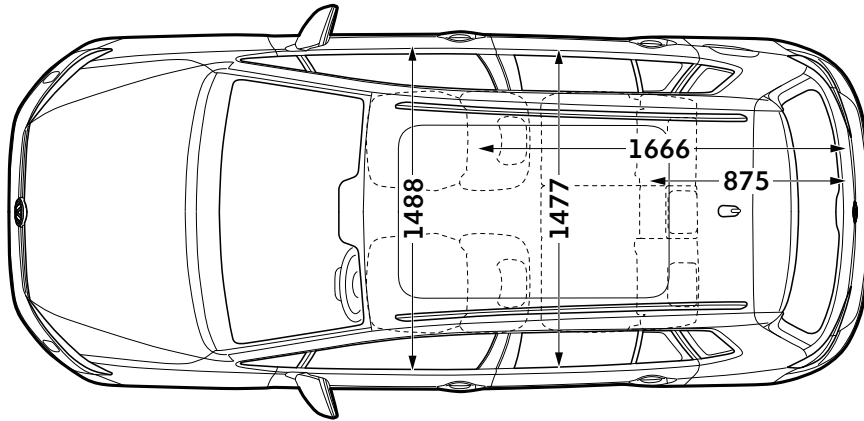

Golf SV dimensions

Exterior dimensions

Exterior dimensions

	New Golf SV
Length - minimum, mm	4351
Height - opened tailgate/floor, mm	2045
Wheelbase, mm	2670
Turning circle, m	11.1

Exterior dimensions

	New Golf SV
Width - including door mirrors, mm	2050
Height - maximum, mm	1613

Figures shown are for standard specification models. The addition of certain factory-fitted options and/or accessories may affect some of the dimensions shown.

Golf SV dimensions

Interior dimensions

Interior dimensions

Interior width - front, mm

New Golf SV

1488

Interior width - rear, mm

1477

Maximum luggage capacity, litres VDA measuring method using 200 x 100 x 50mm blocks

With rear seats upright and rear bench forward

590

With rear seats folded and rear bench forward

1520

Interior dimensions

Effective headroom - front maximum, mm (with sunroof)

New Golf SV

1059 (1059)

Effective headroom - rear, mm (with sunroof)

1008 (980)