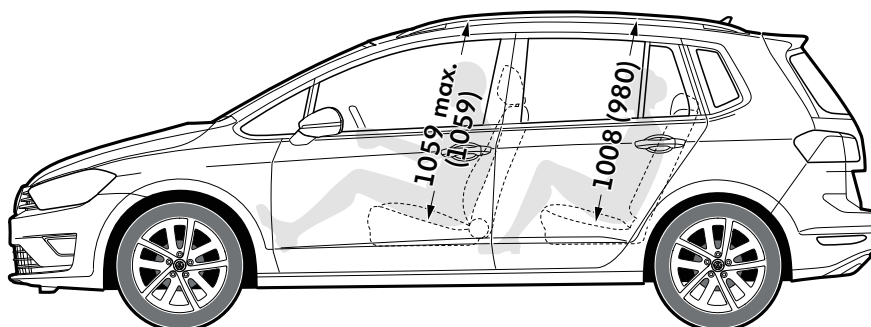

Figures shown are for standard specification models. The addition of certain factory-fitted options and/or accessories may affect some of the dimensions shown.

Golf SV dimensions

Interior dimensions

Interior dimensions

Interior width - front, mm

New Golf SV

1488

Interior width - rear, mm

1477

Maximum luggage capacity, litres VDA measuring method using 200 x 100 x 50mm blocks

With rear seats upright and rear bench forward

590

With rear seats folded and rear bench forward

1520

Interior dimensions

Effective headroom - front maximum, mm (with sunroof)

New Golf SV

1059 (1059)

Effective headroom - rear, mm (with sunroof)

1008 (980)