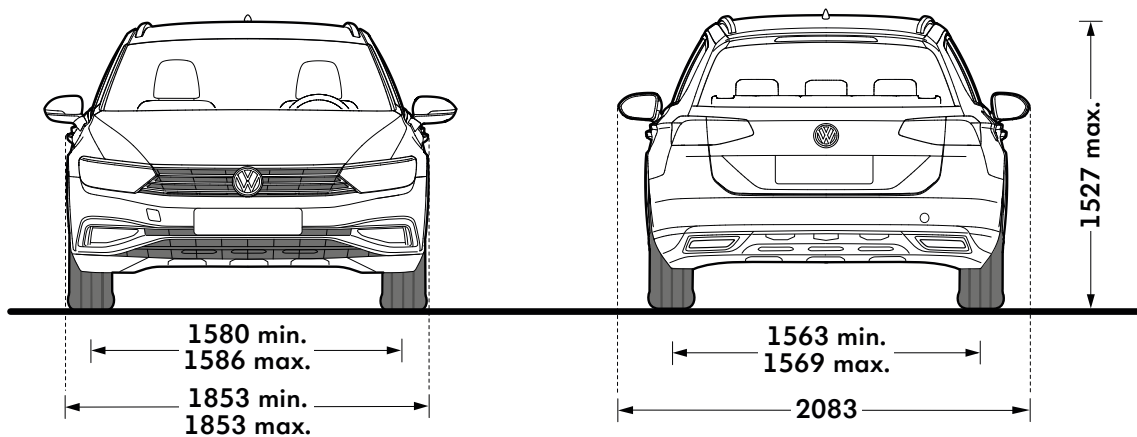

Exterior dimensions

Width - including door mirrors, mm

Width - excluding door mirrors minimum/maximum, mm

Height - maximum, mm

Passat Alltrack

2083

1853/1853

1527

Figures shown are for standard specification models. The addition of certain factory-fitted options and/or accessories may affect some of the dimensions shown.