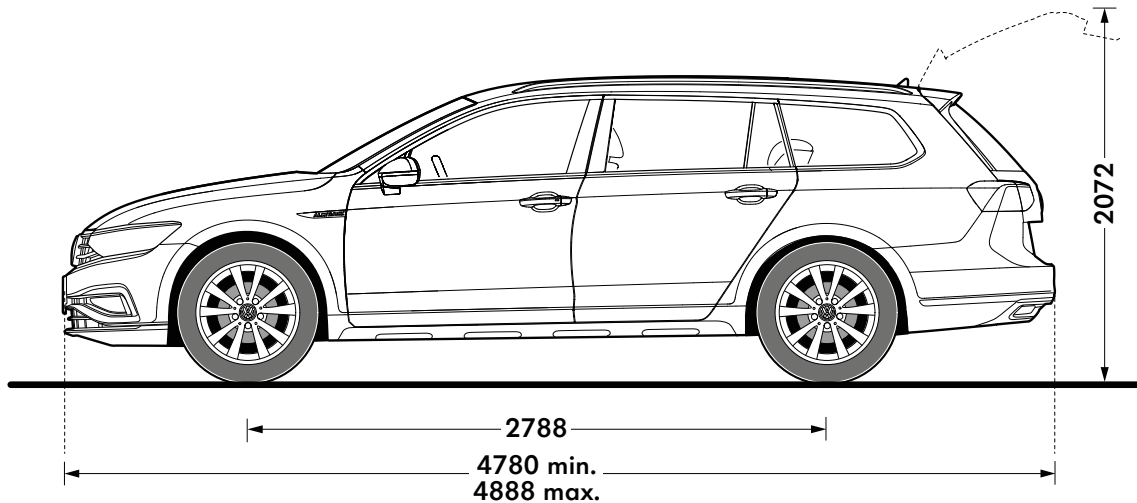

SE, SEL, R-Line, R-Line Edition

Effective headroom – front, mm

1031

Effective headroom – rear, mm

1007

Passat Estate/Alltrack

Passat Alltrack dimensions

Exterior dimensions

Exterior dimensions

Length - minimum/maximum, mm

Height - opened tailgate/floor, mm

Wheelbase, mm

Turning circle, m

Passat Alltrack

4780/4888

2072