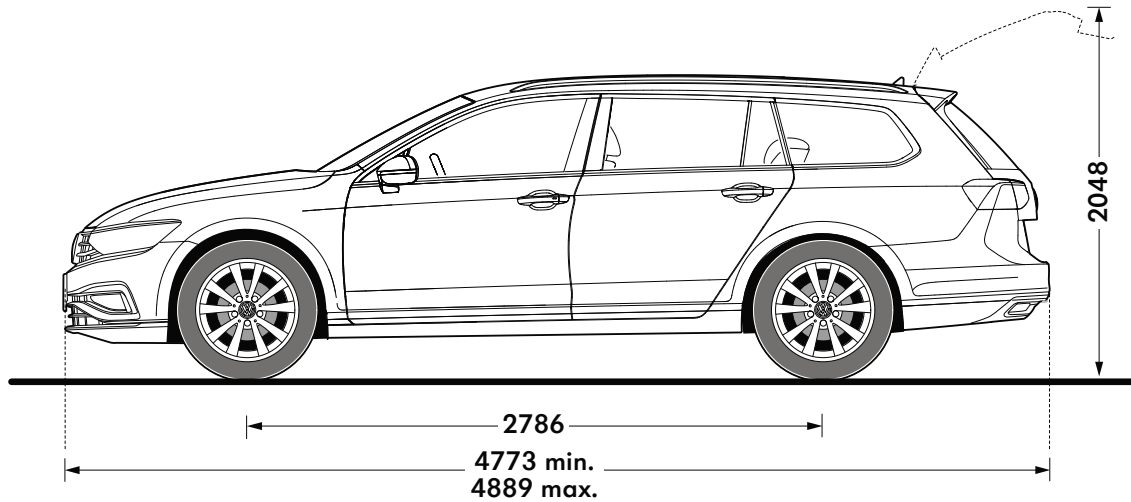

Passat Estate/Alltrack

Passat Estate dimensions

Exterior dimensions

Exterior dimensions

Length - minimum/maximum, mm

SE, SEL, R-Line, R-Line Edition

4773/4889

Height - opened tailgate/floor, mm

2048

Wheelbase, mm

2786

Turning circle, m

11.7

Exterior dimensions

Width - including door mirrors, mm

SE, SEL, R-Line, R-Line Edition

2083

Width - excluding door mirrors minimum/maximum, mm

1832/1832

Height - maximum, mm

1516

Figures shown are for standard specification models. The addition of certain factory-fitted options and/or accessories may affect some of the dimensions shown.