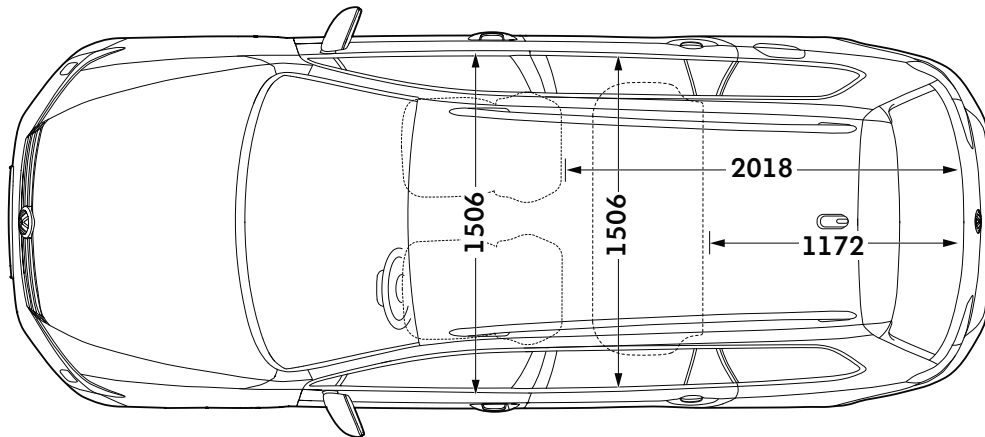

Passat Estate/Alltrack

Passat Estate dimensions

Interior dimensions

Interior dimensions

SE, SEL, R-Line, R-Line Edition

Interior width, front, mm

1506

Interior width, rear, mm

1506

Maximum luggage capacity, litres VDA measuring method using 200 x 100 x 50mm blocks

With rear seats upright and rear bench forward

650

With rear seats folded and rear bench forward

1780