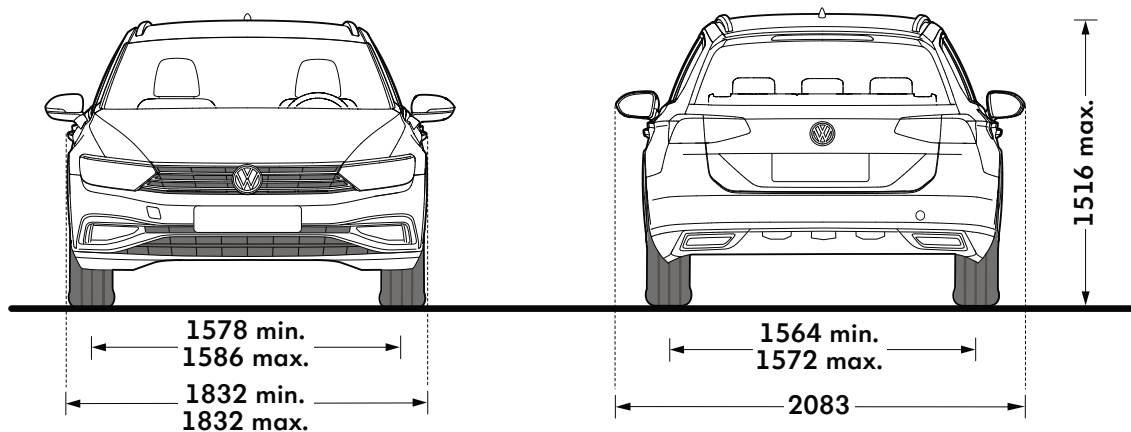

Passat Estate/Alltrack

Passat Estate dimensions

Exterior dimensions

Exterior dimensions

Length - minimum/maximum, mm

SE, SEL, R-Line, R-Line Edition

4773/4889

Height - opened tailgate/floor, mm

2048

Wheelbase, mm

2786

Turning circle, m

11.7

Exterior dimensions

Width - including door mirrors, mm

SE, SEL, R-Line, R-Line Edition

2083

Width - excluding door mirrors minimum/maximum, mm

1832/1832

Height - maximum, mm

1516

Figures shown are for standard specification models. The addition of certain factory-fitted options and/or accessories may affect some of the dimensions shown.

1506

Maximum luggage capacity, litres VDA measuring method using 200 x 100 x 50mm blocks

With rear seats upright and rear bench forward

650

With rear seats folded and rear bench forward

1780

Interior dimensions