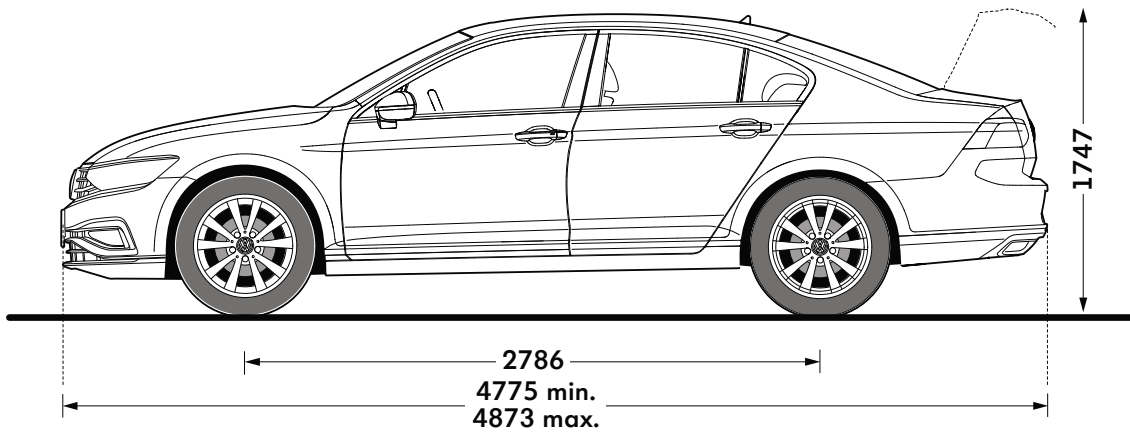

Passat Saloon

Passat Saloon dimensions

Exterior dimensions

Exterior dimensions

SE, SEL, R-Line

Length - minimum/maximum, mm

4775/4873

Height - opened tailgate/floor, mm

1747

Wheelbase, mm

2786

Turning circle, m

11.7

Exterior dimensions

SE, SEL, R-Line

Width - including door mirrors, mm

2083

Width - excluding door mirrors minimum/maximum, mm

1832/1832

Height - maximum, mm

1483

Figures shown are for standard specification models. The addition of certain factory-fitted options and/or accessories may affect some of the dimensions shown.

Effective headroom – front, mm

SE, SEL, R-Line

1034

Effective headroom – rear, mm

964