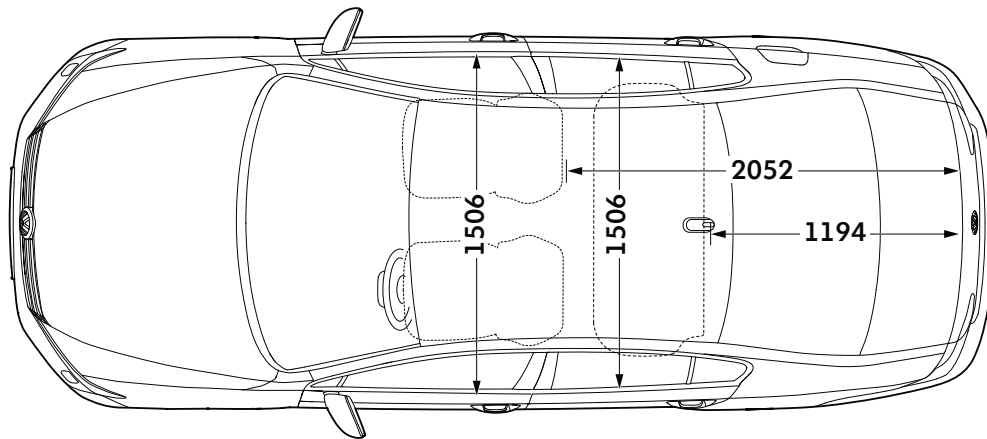

Passat Saloon

Passat Saloon dimensions

Interior dimensions

Interior dimensions

Interior width, front, mm

SE, SEL, R-Line

1506

Interior width, rear, mm

1506

Maximum luggage capacity, litres VDA measuring method using 200 x 100 x 50mm blocks

With rear seats upright and rear bench forward

586

With rear seats folded and rear bench forward

1152