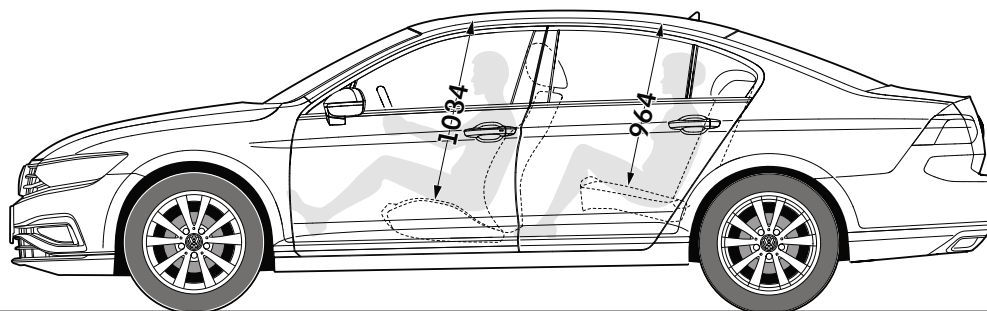

Interior dimensions

Effective headroom – front, mm

SE, SEL, R-Line

1034

Effective headroom – rear, mm

964