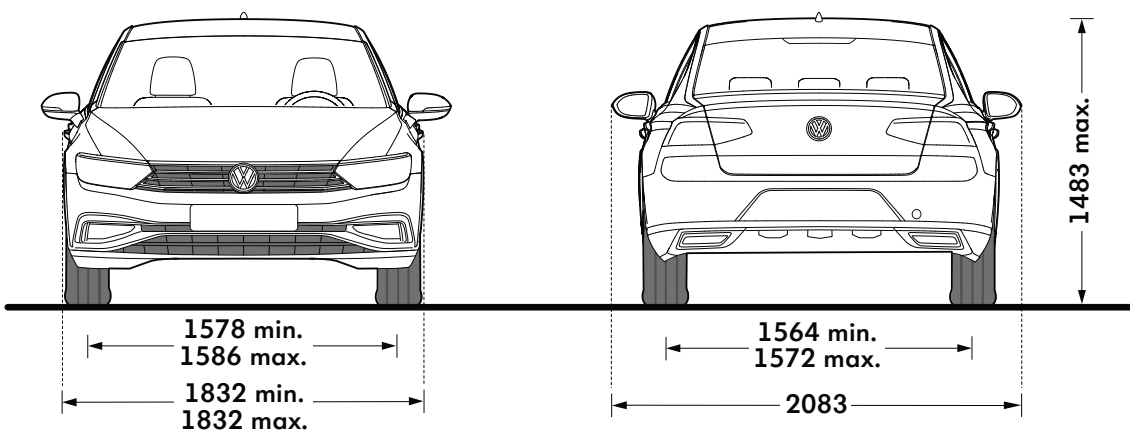

Passat Saloon

Passat Saloon dimensions

Exterior dimensions

Exterior dimensions

SE, SEL, R-Line

Length - minimum/maximum, mm

4775/4873

Height - opened tailgate/floor, mm

1747

Wheelbase, mm

2786

Turning circle, m

11.7

Exterior dimensions

SE, SEL, R-Line

Width - including door mirrors, mm

2083

Width - excluding door mirrors minimum/maximum, mm

1832/1832

Height - maximum, mm

1483

Figures shown are for standard specification models. The addition of certain factory-fitted options and/or accessories may affect some of the dimensions shown.

Effective headroom – front, mm

SE, SEL, R-Line

1034

Effective headroom – rear, mm

964