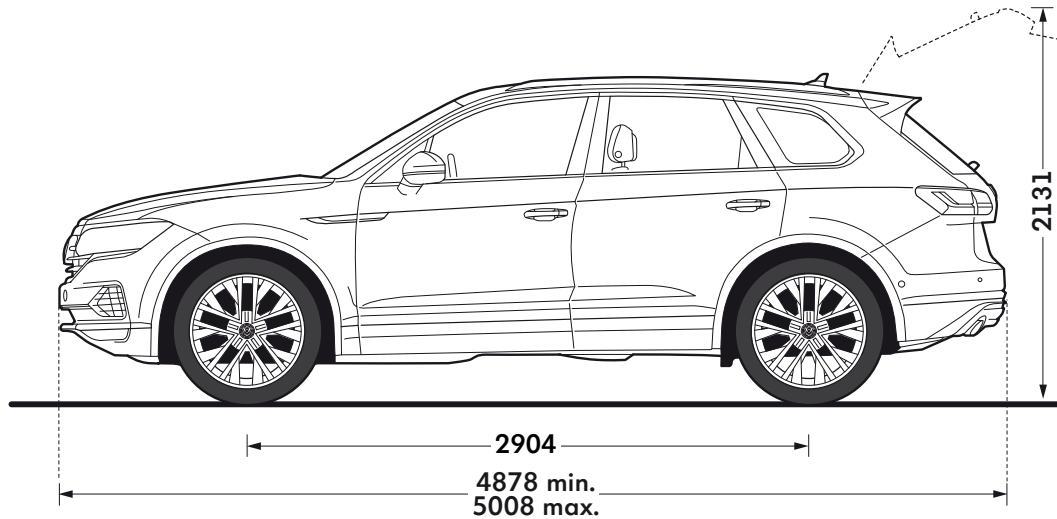

# Touareg dimensions

## Exterior dimensions

### Exterior dimensions

Exterior dimensions	Touareg
Length - minimum/maximum, mm	4878/5008
Height - opened tailgate/floor, mm	2131
Wheelbase, mm	2904
Turning circle, m	12.19

### Exterior dimensions

Exterior dimensions	Touareg
Width - including door mirrors, mm	2193
Width - excluding door mirrors minimum/maximum, mm	1984/1984
Height - maximum, mm	1717

Figures shown are for standard specification models. The addition of certain factory-fitted options and/or accessories may affect some of the dimensions shown.