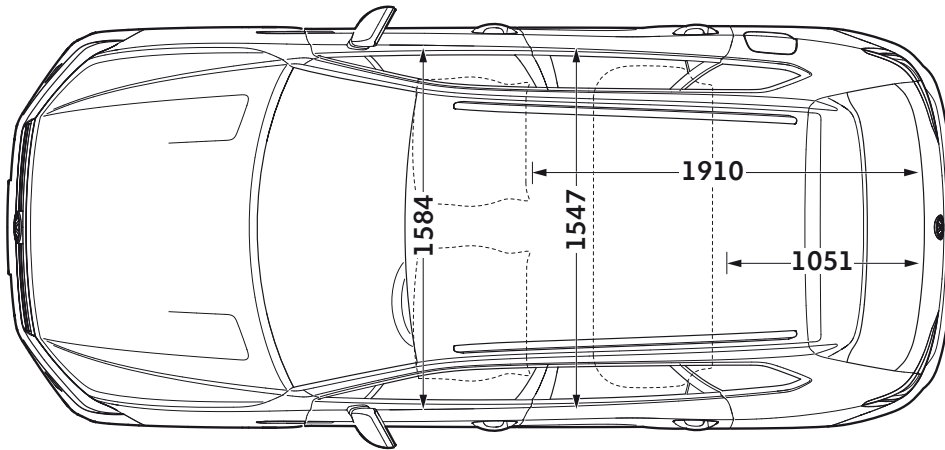

## Exterior dimensions

### Exterior dimensions

Exterior dimensions	Touareg
Width - including door mirrors, mm	2193
Width - excluding door mirrors minimum/maximum, mm	1984/1984
Height - maximum, mm	1717

Figures shown are for standard specification models. The addition of certain factory-fitted options and/or accessories may affect some of the dimensions shown.

# Touareg dimensions

## Interior dimensions