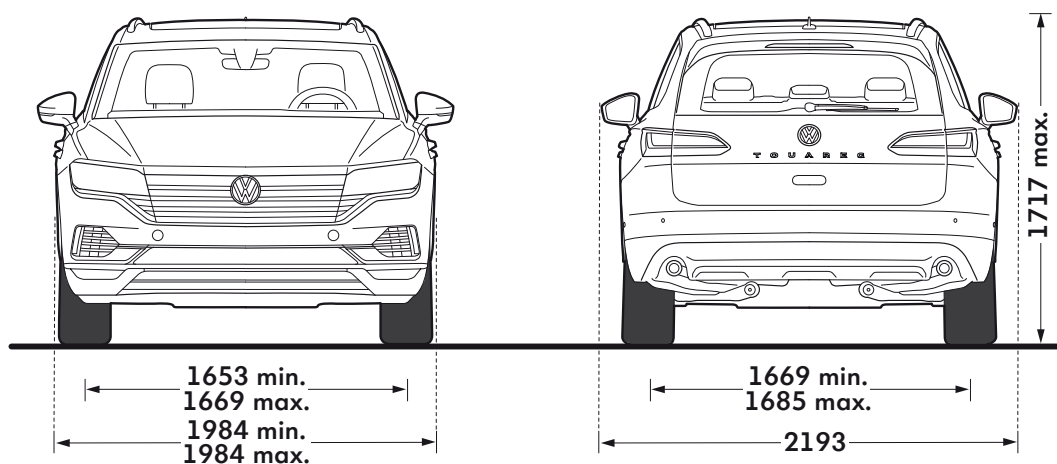

## Exterior dimensions

### Exterior dimensions

Exterior dimensions	Touareg
Length - minimum/maximum, mm	4878/5008
Height - opened tailgate/floor, mm	2131
Wheelbase, mm	2904
Turning circle, m	12.19

### Exterior dimensions

Exterior dimensions	Touareg
Width - including door mirrors, mm	2193
Width - excluding door mirrors minimum/maximum, mm	1984/1984
Height - maximum, mm	1717

Figures shown are for standard specification models. The addition of certain factory-fitted options and/or accessories may affect some of the dimensions shown.

### Interior dimensions

Effective headroom - front, mm (with sunroof)

Touareg

1049 (1049)

Effective headroom - rear, mm

990