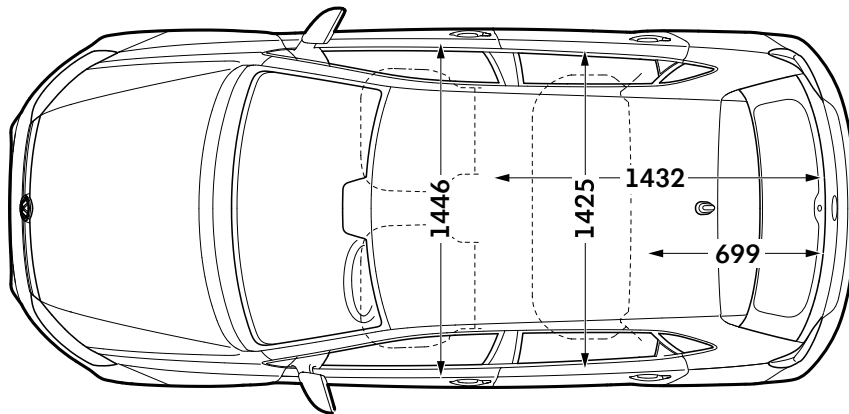

Polo/Polo GTI/GTI+

Polo GTI/GTI+ dimensions – 5-door

Exterior dimensions

Exterior dimensions

	Polo GTI/GTI+
Length – minimum, mm	4067
Height – opened tailgate/floor, mm	1990
Wheelbase, mm	2549
Turning circle, m	10.6

Exterior dimensions

	Polo GTI/GTI+
Width – including door mirrors, mm	1964
Width – excluding door mirrors minimum/maximum, mm	1751/1751
Height – maximum, mm	1438

Figures shown are for standard specification models. The addition of certain factory-fitted options and/or accessories may affect some of the dimensions shown.

Polo/Polo GTI/GTI+

Polo GTI/GTI+ dimensions – 5-door

Interior dimensions

Interior dimensions

Interior width, front, mm

Polo GTI/GTI+

1446

Interior width, rear, mm