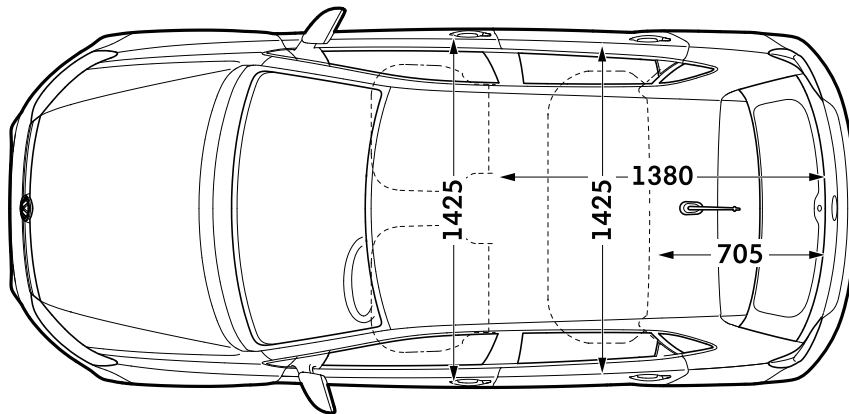

Polo/Polo GTI/GTI+

Polo dimensions – 5-door

Exterior dimensions

Exterior dimensions

	Polo
Length – minimum, mm	4053
Height – opened tailgate/floor, mm	1990
Wheelbase, mm	2551
Turning circle, m	10.6

Exterior dimensions

	Polo
Width – including door mirrors, mm	1964
Width – excluding door mirrors minimum/maximum, mm	1751/1751
Height – maximum, mm	1461

Figures shown are for standard specification models. The addition of certain factory-fitted options and/or accessories may affect some of the dimensions shown.

Polo/Polo GTI/GTI+

Polo dimensions – 5-door

Interior dimensions

Interior dimensions

	Polo
Interior width, front, mm	1425
Interior width, rear, mm	1425

Maximum luggage capacity, litres VDA measuring method using 200 x 100 x 50mm blocks

Polo/Polo GTI/GTI+

Polo GTI/GTI+ dimensions – 5-door

Exterior dimensions

Exterior dimensions

	Polo GTI/GTI+
Length – minimum, mm	4067
Height – opened tailgate/floor, mm	1990
Wheelbase, mm	2549
Turning circle, m	10.6