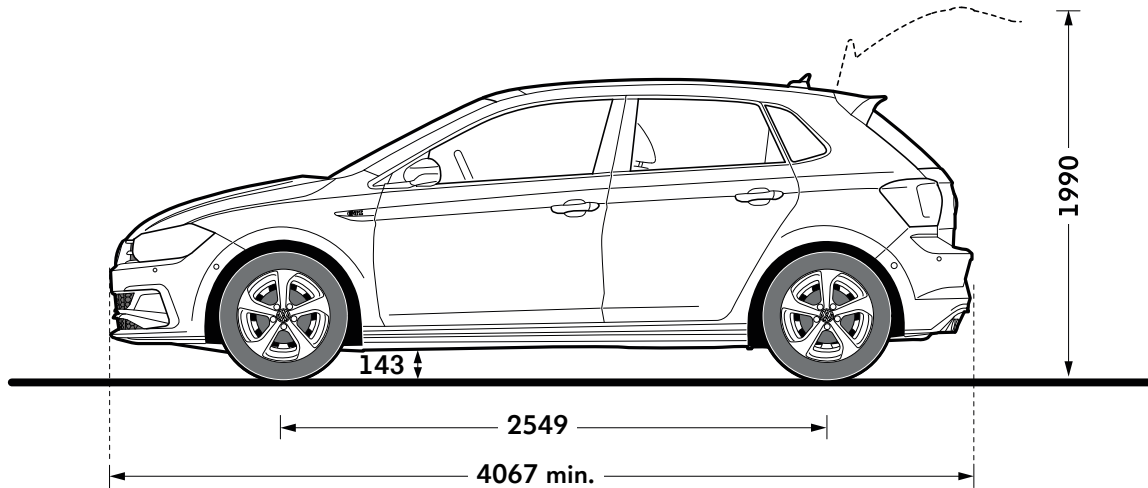

With rear seats upright and rear bench forward	351
With rear seats folded and rear bench forward	1125

Interior dimensions

	Polo
Effective headroom – front maximum, mm (with sunroof)	1019 (981)
Effective headroom – rear, mm (with sunroof)	964 (964)

Polo/Polo GTI/GTI+

Polo GTI/GTI+ dimensions – 5-door

Exterior dimensions

Exterior dimensions

	Polo GTI/GTI+
Length – minimum, mm	4067
Height – opened tailgate/floor, mm	1990
Wheelbase, mm	2549
Turning circle, m	10.6

Exterior dimensions

	Polo GTI/GTI+
Width – including door mirrors, mm	1964
Width – excluding door mirrors minimum/maximum, mm	1751/1751
Height – maximum, mm	1438

Figures shown are for standard specification models. The addition of certain factory-fitted options and/or accessories may affect some of the dimensions shown.