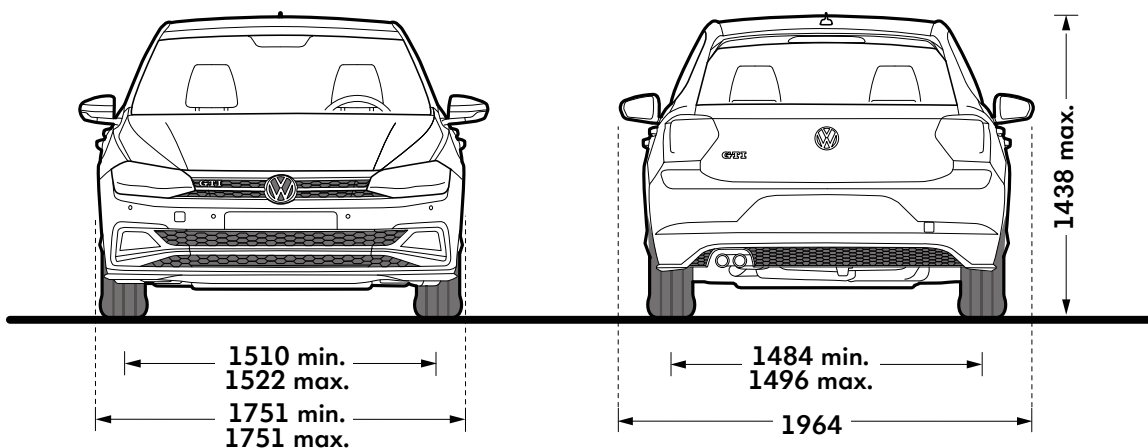

Polo/Polo GTI/GTI+

Polo GTI/GTI+ dimensions – 5-door

Exterior dimensions

Exterior dimensions

	Polo GTI/GTI+
Length – minimum, mm	4067
Height – opened tailgate/floor, mm	1990
Wheelbase, mm	2549
Turning circle, m	10.6

Exterior dimensions

	Polo GTI/GTI+
Width – including door mirrors, mm	1964
Width – excluding door mirrors minimum/maximum, mm	1751/1751
Height – maximum, mm	1438

Figures shown are for standard specification models. The addition of certain factory-fitted options and/or accessories may affect some of the dimensions shown.