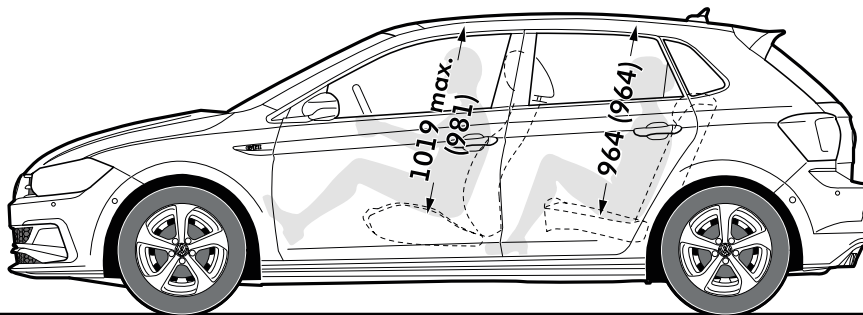

Interior dimensions

Effective headroom – front maximum, mm (with sunroof)

Polo GTI/GTI+

1019 (981)

Effective headroom – rear, mm (with sunroof)

964 (964)