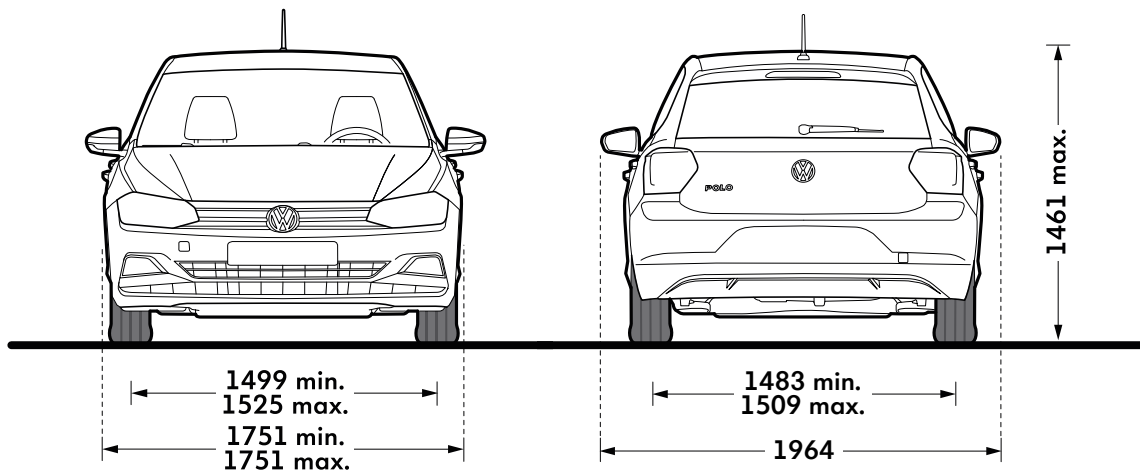

Polo/Polo GTI/GTI+

Polo dimensions – 5-door

Exterior dimensions

Exterior dimensions

	Polo
Length – minimum, mm	4053
Height – opened tailgate/floor, mm	1990
Wheelbase, mm	2551
Turning circle, m	10.6

Exterior dimensions

	Polo
Width – including door mirrors, mm	1964
Width – excluding door mirrors minimum/maximum, mm	1751/1751
Height – maximum, mm	1461

Figures shown are for standard specification models. The addition of certain factory-fitted options and/or accessories may affect some of the dimensions shown.

Polo/Polo GTI/GTI+

Polo dimensions – 5-door

Interior dimensions

Interior dimensions

	Polo
Interior width, front, mm	1425
Interior width, rear, mm	1425

Maximum luggage capacity, litres VDA measuring method using 200 x 100 x 50mm blocks

Polo/Polo GTI/GTI+

Polo GTI/GTI+ dimensions – 5-door

Exterior dimensions

Exterior dimensions

	Polo GTI/GTI+
Length – minimum, mm	4067
Height – opened tailgate/floor, mm	1990
Wheelbase, mm	2549
Turning circle, m	10.6