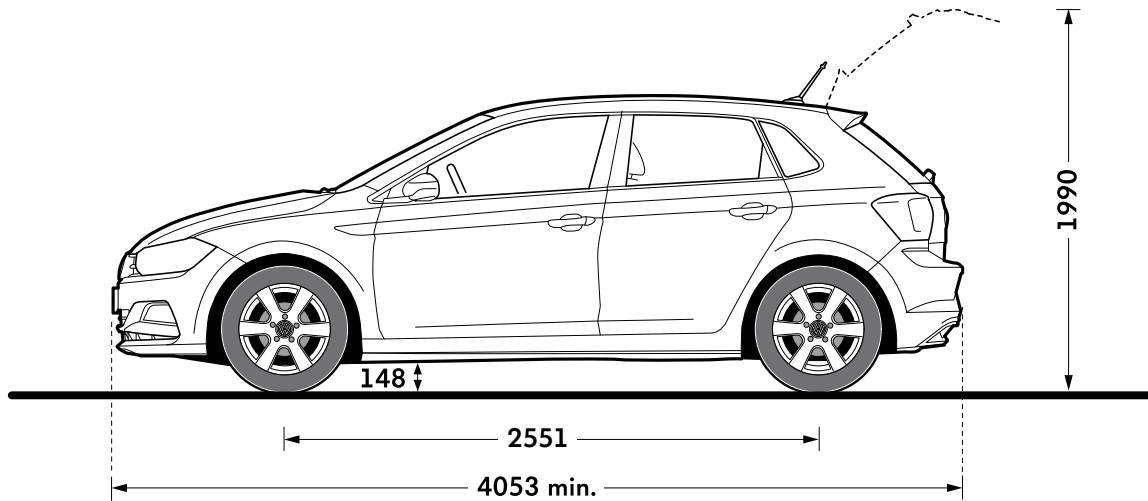

Polo/Polo GTI/GTI+

Polo dimensions – 5-door

Exterior dimensions

Exterior dimensions

	Polo
Length – minimum, mm	4053
Height – opened tailgate/floor, mm	1990
Wheelbase, mm	2551
Turning circle, m	10.6

Exterior dimensions

	Polo
Width – including door mirrors, mm	1964
Width – excluding door mirrors minimum/maximum, mm	1751/1751
Height – maximum, mm	1461

Figures shown are for standard specification models. The addition of certain factory-fitted options and/or accessories may affect some of the dimensions shown.

Polo/Polo GTI/GTI+

Polo dimensions – 5-door

Interior dimensions

Interior dimensions

	Polo
Interior width, front, mm	1425
Interior width, rear, mm	1425

Maximum luggage capacity, litres VDA measuring method using 200 x 100 x 50mm blocks

Polo/Polo GTI/GTI+

Polo GTI/GTI+ dimensions – 5-door

Exterior dimensions

Exterior dimensions

	Polo GTI/GTI+
Length – minimum, mm	4067
Height – opened tailgate/floor, mm	1990
Wheelbase, mm	2549
Turning circle, m	10.6