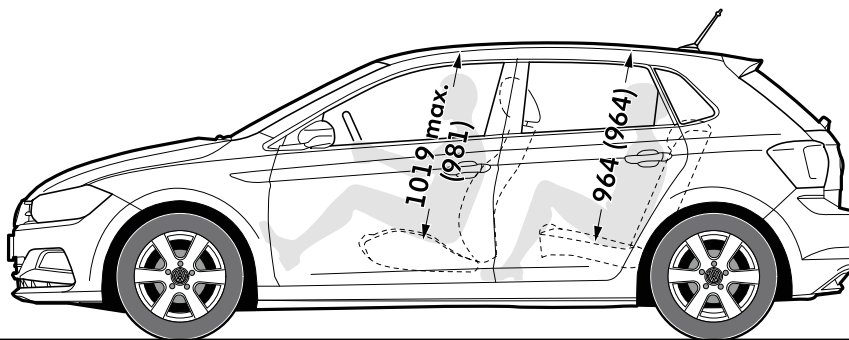

Interior dimensions

	Polo
Effective headroom – front maximum, mm (with sunroof)	1019 (981)
Effective headroom – rear, mm (with sunroof)	964 (964)