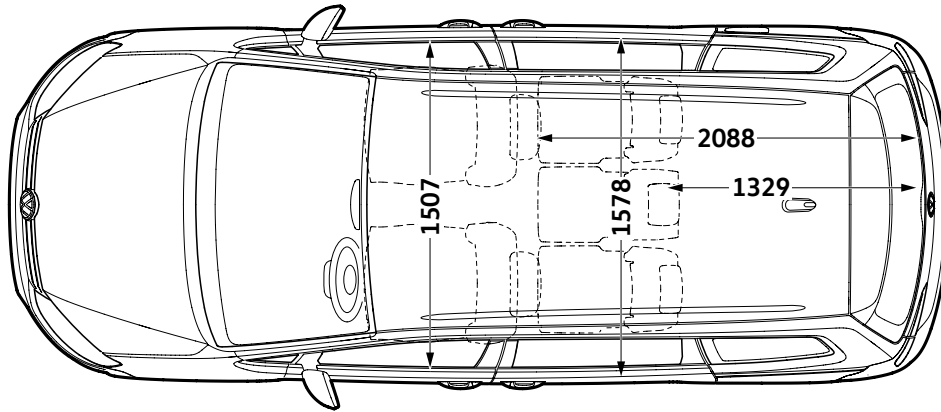

Sharan dimensions

Exterior dimensions

Exterior dimensions

Exterior dimensions	Sharan
Length, mm	4854
Height - opened tailgate/floor, mm	2045
Wheelbase, mm	2920
Turning circle, m	11.9

Exterior dimensions

Exterior dimensions	Sharan
Width - including door mirrors, mm	2081
Width - excluding door mirrors, mm	1904
Height, mm	1746

Figures shown are for standard specification models. The addition of certain factory-fitted options and/or accessories may affect some of the dimensions shown.

Sharan dimensions

Interior dimensions

Interior dimensions

	Sharan
Interior width, front, mm	1507
Interior width – rear 2nd row, mm	1578
Interior width – rear 3rd row, mm	1254

Luggage dimensions

Length – seats up, mm	1329
Length – seats down, mm	2088

Maximum luggage capacity, litres VDA measuring method using 200 x 100 x 50mm blocks

With rear seats upright	300
With rear seats folded	2297

Interior dimensions

	Sharan
Effective headroom – front, mm (with sunroof)	1077 (1059)
Effective headroom – rear 2nd row, mm (with sunroof)	973 (973)
Effective headroom – rear 3rd row, mm	945