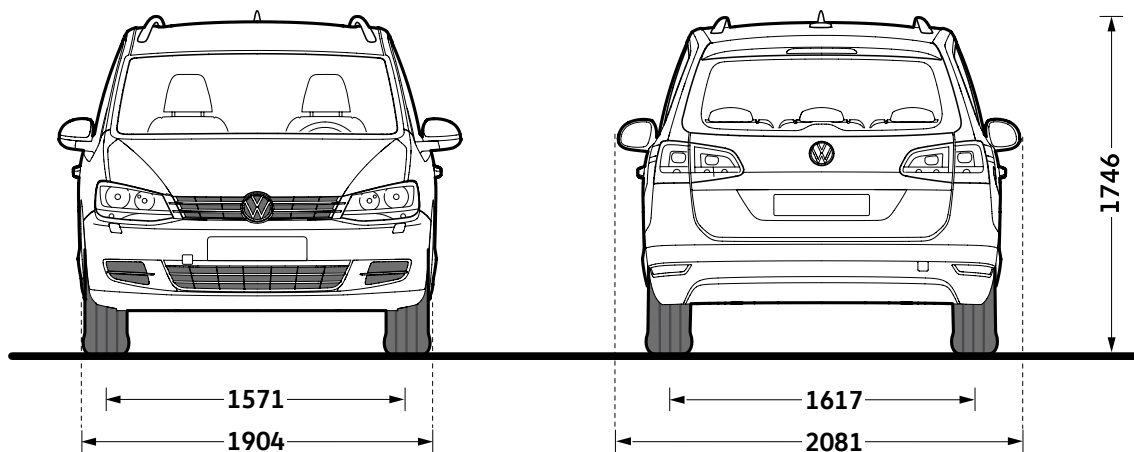

Sharan dimensions

Exterior dimensions

Exterior dimensions

Exterior dimensions	Sharan
Length, mm	4854
Height - opened tailgate/floor, mm	2045
Wheelbase, mm	2920
Turning circle, m	11.9

Exterior dimensions

Exterior dimensions	Sharan
Width - including door mirrors, mm	2081
Width - excluding door mirrors, mm	1904
Height, mm	1746

Figures shown are for standard specification models. The addition of certain factory-fitted options and/or accessories may affect some of the dimensions shown.

Sharan dimensions

Interior dimensions

Interior dimensions

	Sharan
Interior width, front, mm	1507
Interior width – rear 2nd row, mm	1578
Interior width – rear 3rd row, mm	1254

Luggage dimensions

Length – seats up, mm	1329
Length – seats down, mm	2088

Maximum luggage capacity, litres VDA measuring method using 200 x 100 x 50mm blocks

With rear seats upright	300
With rear seats folded	2297

Interior dimensions

	Sharan
Effective headroom – front, mm (with sunroof)	1077 (1059)
Effective headroom – rear 2nd row, mm (with sunroof)	973 (973)
Effective headroom – rear 3rd row, mm	945