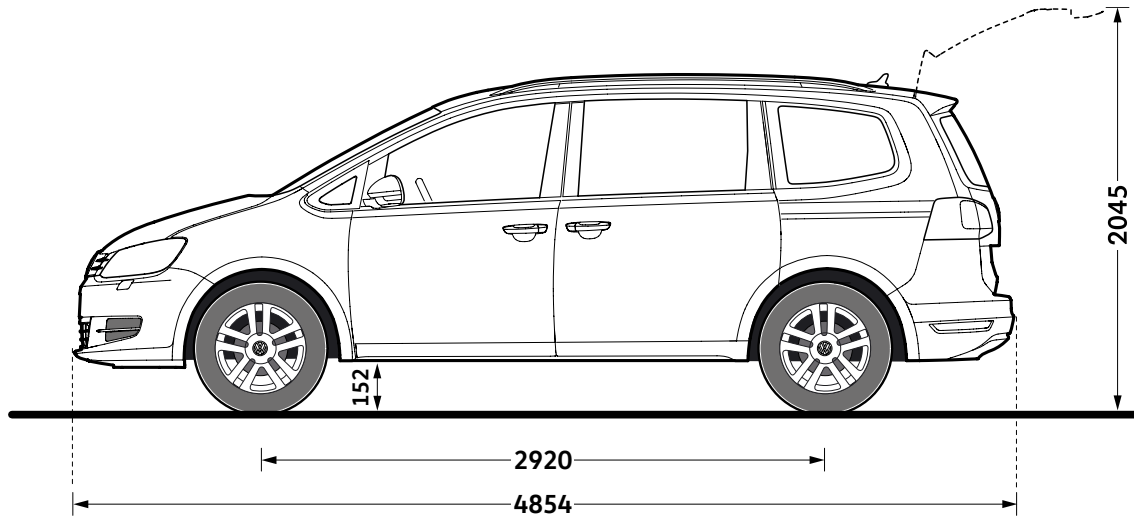

Sharan dimensions

Exterior dimensions

Exterior dimensions

Exterior dimensions	Sharan
Length, mm	4854
Height - opened tailgate/floor, mm	2045
Wheelbase, mm	2920
Turning circle, m	11.9

Exterior dimensions

Exterior dimensions	Sharan
Width - including door mirrors, mm	2081
Width - excluding door mirrors, mm	1904
Height, mm	1746

Figures shown are for standard specification models. The addition of certain factory-fitted options and/or accessories may affect some of the dimensions shown.

Sharan dimensions

Interior dimensions

Interior dimensions

	Sharan
Interior width, front, mm	1507
Interior width – rear 2nd row, mm	1578
Interior width – rear 3rd row, mm	1254

Luggage dimensions

Length – seats up, mm	1329
Length – seats down, mm	2088

Maximum luggage capacity, litres VDA measuring method using 200 x 100 x 50mm blocks

With rear seats upright	300
With rear seats folded	2297

Interior dimensions

	Sharan
Effective headroom – front, mm (with sunroof)	1077 (1059)
Effective headroom – rear 2nd row, mm (with sunroof)	973 (973)
Effective headroom – rear 3rd row, mm	945